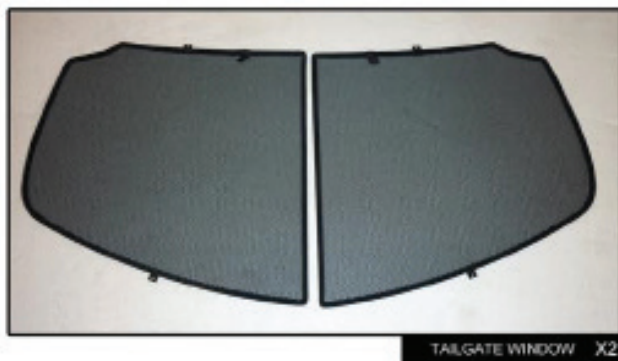

Installation Manual

MAZDA 2 5DR
MAZ-2-5-A

COMPONENTS INCLUDED

CL-M12 x 4

CL-M02 x 2

CL-M13 x 2

CL-M04 x 2

Installation

MAZDA 2 5DR

MAZ-2-5-A

SIDE SHADE INSTALLATION

Installation

MAZDA 2 5DR

MAZ-2-5-A

SIDE SHADE INSTALLATION

Installation