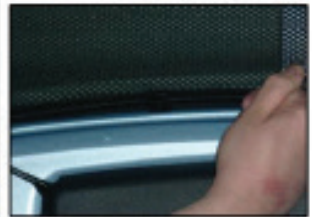

Installation

MAZDA 2 5DR

MAZ-2-5-A

TAILGATE SHADE INSTALLATION

Installation

MAZDA 2 5DR

MAZ-2-5-A

TAILGATE SHADE INSTALLATION