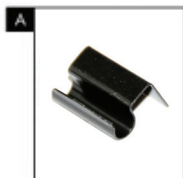

Installation Manual

MAZDA 2 5DR
MAZ-2-5-A

COMPONENTS INCLUDED

CL-M12 x 4

CL-M02 x 2

CL-M13 x 2

CL-M04 x 2

Installation

MAZDA 2 5DR

MAZ-2-5-A

SIDE SHADE INSTALLATION

Installation

MAZDA 2 5DR

MAZ-2-5-A

SIDE SHADE INSTALLATION

Installation