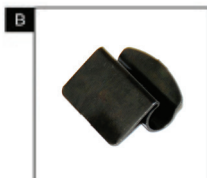

Installation Manual

MAZDA 2 5DR
MAZ-2-5-A

COMPONENTS INCLUDED

CL-M12 x 4

CL-M02 x 2

CL-M13 x 2

CL-M04 x 2

Installation

MAZDA 2 5DR

MAZ-2-5-A

SIDE SHADE INSTALLATION

Installation

MAZDA 2 5DR

MAZ-2-5-A

SIDE SHADE INSTALLATION

Installation