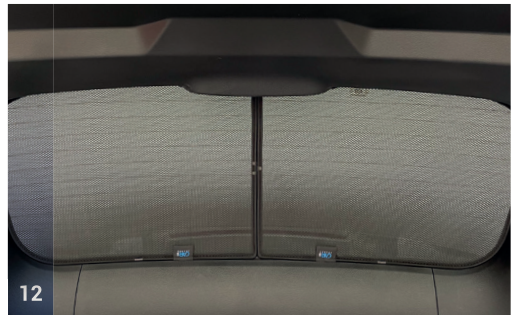

## Tailgate Window

CLIP PLACEMENT

Tailgate Shades - x2

M12 - X2

M14 - X1