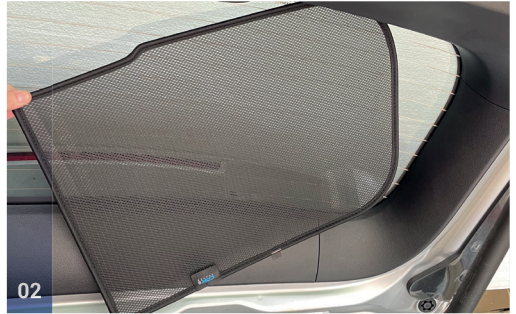

## Tailgate Window

CLIP PLACEMENT

Tailgate Shades - x2

M12 - X2

M14 - X1