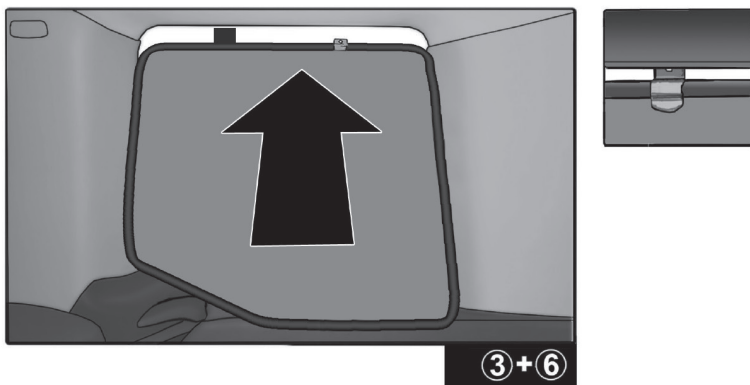

Installation Manual

DACIA DUSTER 5DR
DAC-DUST-5-A

COMPONENTS INCLUDED

CL-M02 x 4

CL-M05 x 4

Installation

DACIA DUSTER 5DR
DAC-DUST-5-A

SIDE SHADE INSTALLATION

Installation

DACIA DUSTER 5DR
DAC-DUST-5-A

SIDE PORT INSTALLATION

Installation

DACIA DUSTER 5DR
DAC-DUST-5-A

REAR SHADE INSTALLATION

4+5

CL-M02