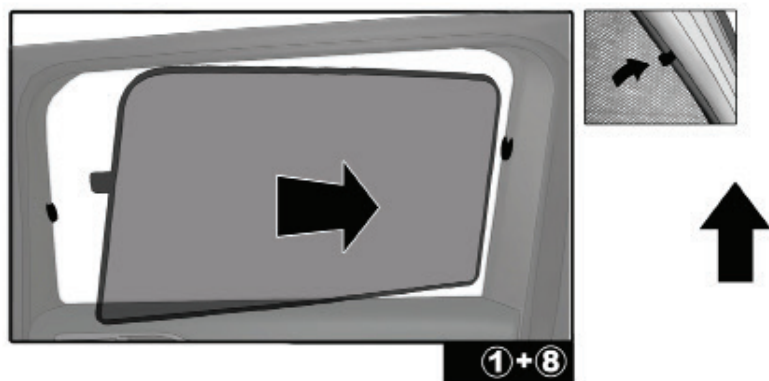

Installation Manual

DACIA DUSTER 5DR
DAC-DUST-5-A

COMPONENTS INCLUDED

CL-M02 x 4

CL-M05 x 4

Installation

DACIA DUSTER 5DR
DAC-DUST-5-A

SIDE SHADE INSTALLATION

Installation

DACIA DUSTER 5DR
DAC-DUST-5-A

SIDE PORT INSTALLATION

Installation

DACIA DUSTER 5DR
DAC-DUST-5-A

REAR SHADE INSTALLATION

4+5

CL-M02