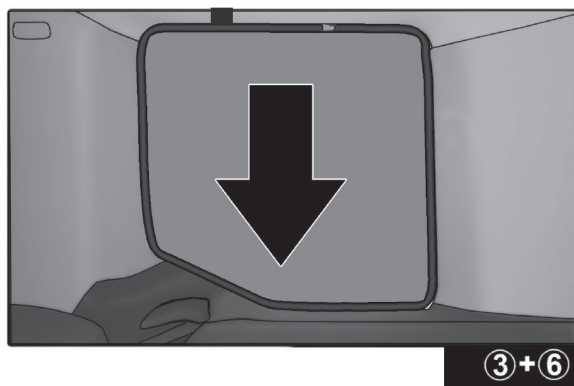

Installation Manual

DACIA DUSTER 5DR
DAC-DUST-5-A

COMPONENTS INCLUDED

CL-M02 x 4

CL-M05 x 4

Installation

DACIA DUSTER 5DR
DAC-DUST-5-A

SIDE SHADE INSTALLATION

Installation

DACIA DUSTER 5DR
DAC-DUST-5-A

SIDE PORT INSTALLATION

Installation

DACIA DUSTER 5DR
DAC-DUST-5-A

REAR SHADE INSTALLATION

4+5

CL-M02