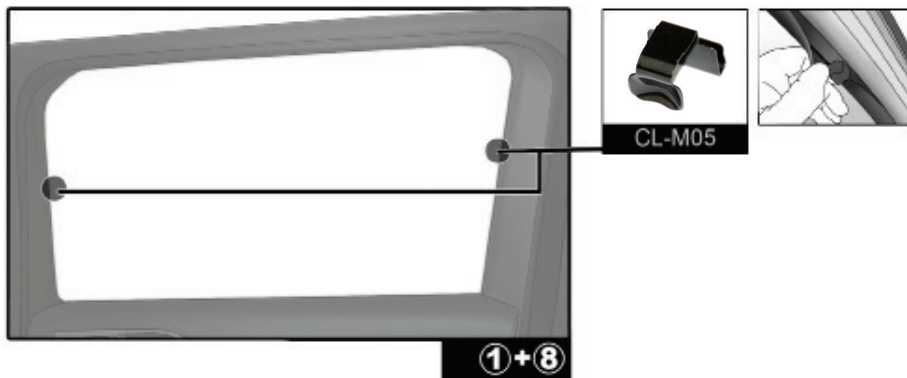

Installation Manual

DACIA DUSTER 5DR
DAC-DUST-5-A

COMPONENTS INCLUDED

CL-M02 x 4

CL-M05 x 4

Installation

DACIA DUSTER 5DR
DAC-DUST-5-A

SIDE SHADE INSTALLATION

Installation

DACIA DUSTER 5DR
DAC-DUST-5-A

SIDE PORT INSTALLATION

Installation

DACIA DUSTER 5DR
DAC-DUST-5-A

REAR SHADE INSTALLATION

4+5

CL-M02