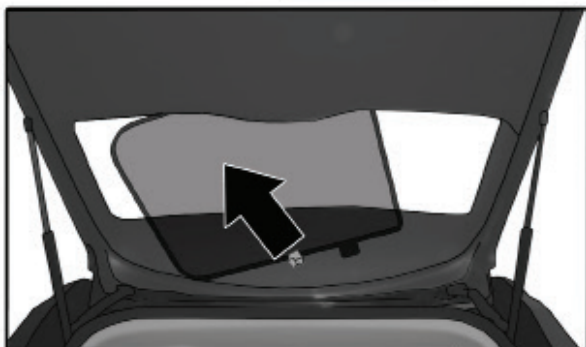

Installation

DACIA DUSTER 5DR
DAC-DUST-5-A

SIDE PORT INSTALLATION

Installation

DACIA DUSTER 5DR
DAC-DUST-5-A

REAR SHADE INSTALLATION

4+5

CL-M02