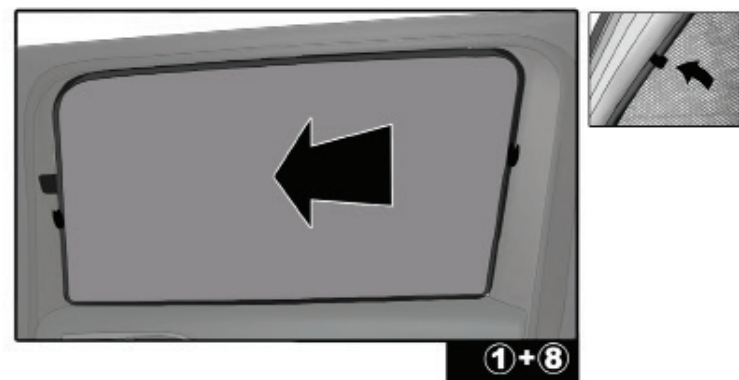

Installation Manual

DACIA DUSTER 5DR
DAC-DUST-5-A

COMPONENTS INCLUDED

CL-M02 x 4

CL-M05 x 4

Installation

DACIA DUSTER 5DR
DAC-DUST-5-A

SIDE SHADE INSTALLATION

Installation

DACIA DUSTER 5DR
DAC-DUST-5-A

SIDE PORT INSTALLATION

Installation

DACIA DUSTER 5DR
DAC-DUST-5-A

REAR SHADE INSTALLATION

4+5

CL-M02