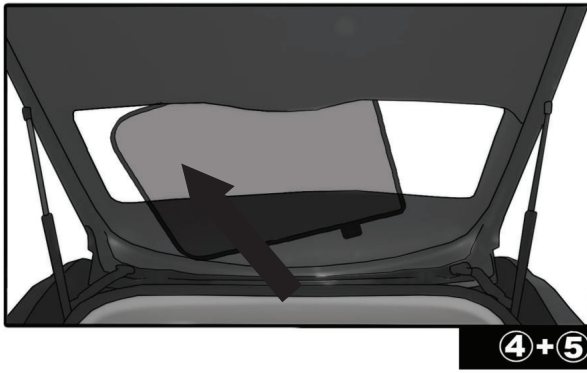

QUARTER LIGHT SHADE INSTALLATION

3+6

3+6

3+6

Installation

VW SHARAN 5DR

VW-SHAR-5-B

TAILGATE SHADE INSTALLATION