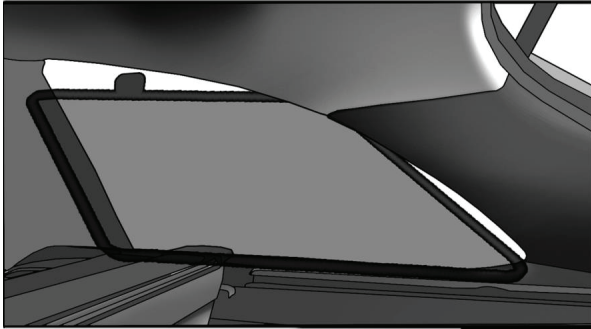

Installation

VW SHARAN 5DR
VW-SHAR-5-B

QUARTER LIGHT SHADE INSTALLATION

3+6

3+6

3+6