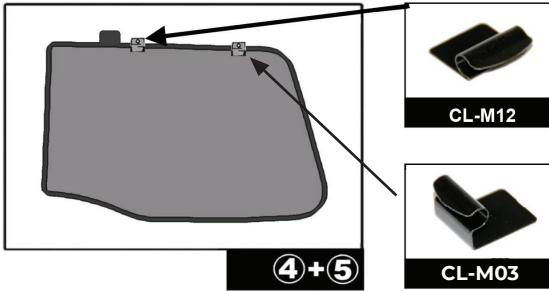

QUARTER LIGHT SHADE INSTALLATION

3+6

3+6

3+6

Installation

VW SHARAN 5DR

VW-SHAR-5-B

TAILGATE SHADE INSTALLATION