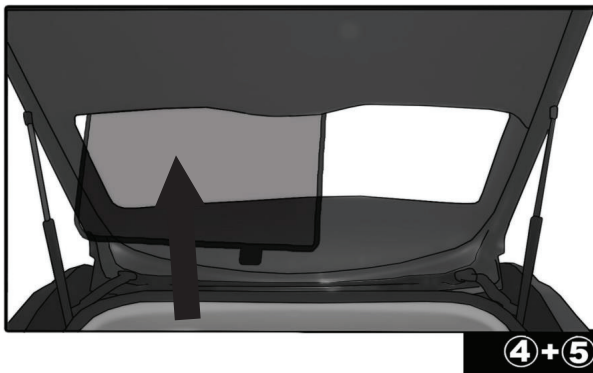

QUARTER LIGHT SHADE INSTALLATION

3+6

3+6

3+6

Installation

VW SHARAN 5DR

VW-SHAR-5-B

TAILGATE SHADE INSTALLATION