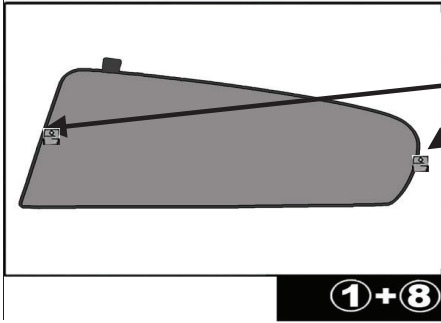

CL-M12 x 2

CL-M03 x 2

CAR
S H A D E S

Installation

VW SHARAN 5DR
VW-SHAR-5-B

SIDE SHADE INSTALLATION

Installation

VW SHARAN 5DR
VW-SHAR-5-B