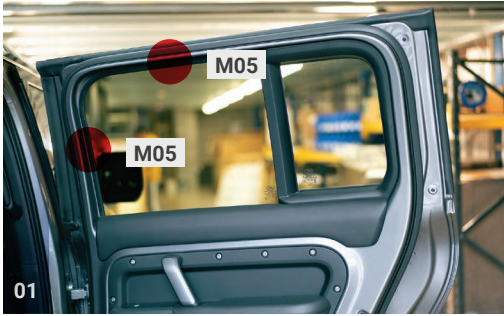

LAND ROVER DEFENDER | 5-DOOR

LRO-D110-5-B

Side Windows

CLIP PLACEMENT