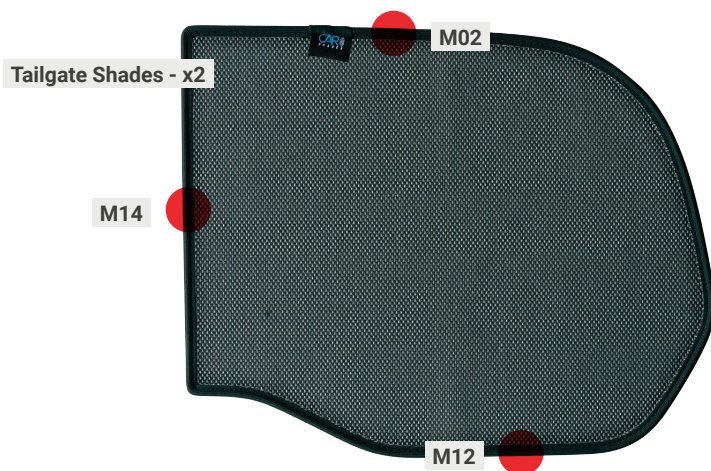

LAND ROVER DEFENDER | 5-DOOR LRO-D110-5-B

Included Components:

Side Window Shades

Tailgate Shades

Load Area Shades

M01

M02 - x14

M03 - x4

LRO-D110-5-B

Load Area Windows

CLIP PLACEMENT

Load Area Shades - x2

M02 - x8

LAND ROVER DEFENDER | 5-DOOR

LRO-D110-5-B

Tailgate Window

CLIP PLACEMENT

M02 - x2

M12 - x2

M14 - x1

CAR

S H A D E S