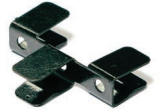

LAND ROVER DEFENDER | 5-DOOR LRO-D110-5-B

Included Components:

Side Window Shades

Tailgate Shades

Load Area Shades

M01

M02 - x14

M03 - x4

M04

M05 - x4

M09

M11

M12 - x2

M13

M14 - x1

P01

P02

CLEANER

TRIM TOOL - x1

LAND ROVER DEFENDER | 5-DOOR

LRO-D110-5-B

Side Windows

CLIP PLACEMENT

LAND ROVER DEFENDER | 5-DOOR

CLIP PLACEMENT

M02 - x2

M12 - x2

M14 - x1

CAR

S H A D E S