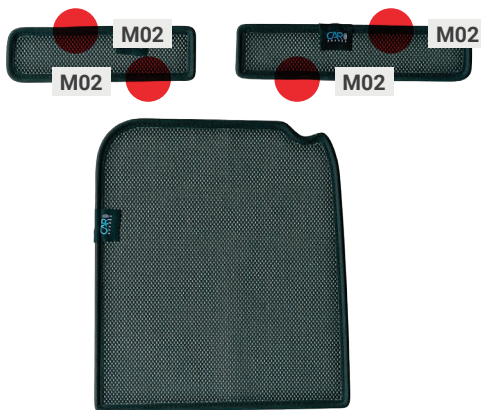

LAND ROVER DEFENDER | 5-DOOR LRO-D110-5-B

Included Components:

Side Window Shades

Tailgate Shades

Load Area Shades

M01

M02 - x14

M03 - x4

M04

M05 - x4

M09

M11

M12 - x2

M13

M14 - x1

P01

P02

CLEANER

TRIM TOOL - x1

LAND ROVER DEFENDER | 5-DOOR

LRO-D110-5-B

Side Windows

CLIP PLACEMENT

LAND ROVER DEFENDER | 5-DOOR

LRO-D110-5-B

Load Area Windows

CLIP PLACEMENT

Load Area Shades - x2

M02 - x8

LAND ROVER DEFENDER | 5-DOOR

LRO-D110-5-B

Tailgate Window