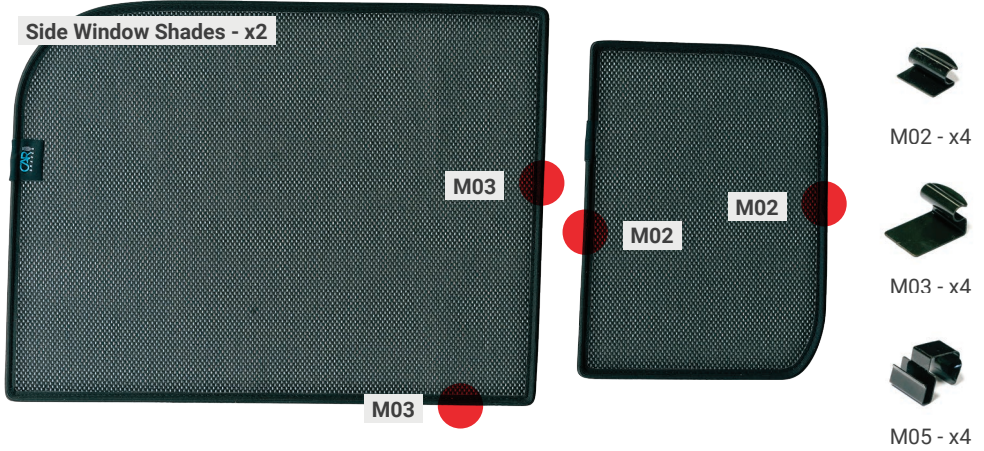

LAND ROVER DEFENDER | 5-DOOR LRO-D110-5-B

Included Components:

Side Window Shades

Tailgate Shades

Load Area Shades

M01

M02 - x14

M03 - x4

P02

CLEANER

TRIM TOOL - x1

LAND ROVER DEFENDER | 5-DOOR

LRO-D110-5-B

Side Windows

CLIP PLACEMENT

LAND ROVER DEFENDER | 5-DOOR

LRO-D110-5-B

Load Area Windows

CLIP PLACEMENT

Load Area Shades - x2

M02 - x8

LAND ROVER DEFENDER | 5-DOOR

LRO-D110-5-B

Tailgate Window