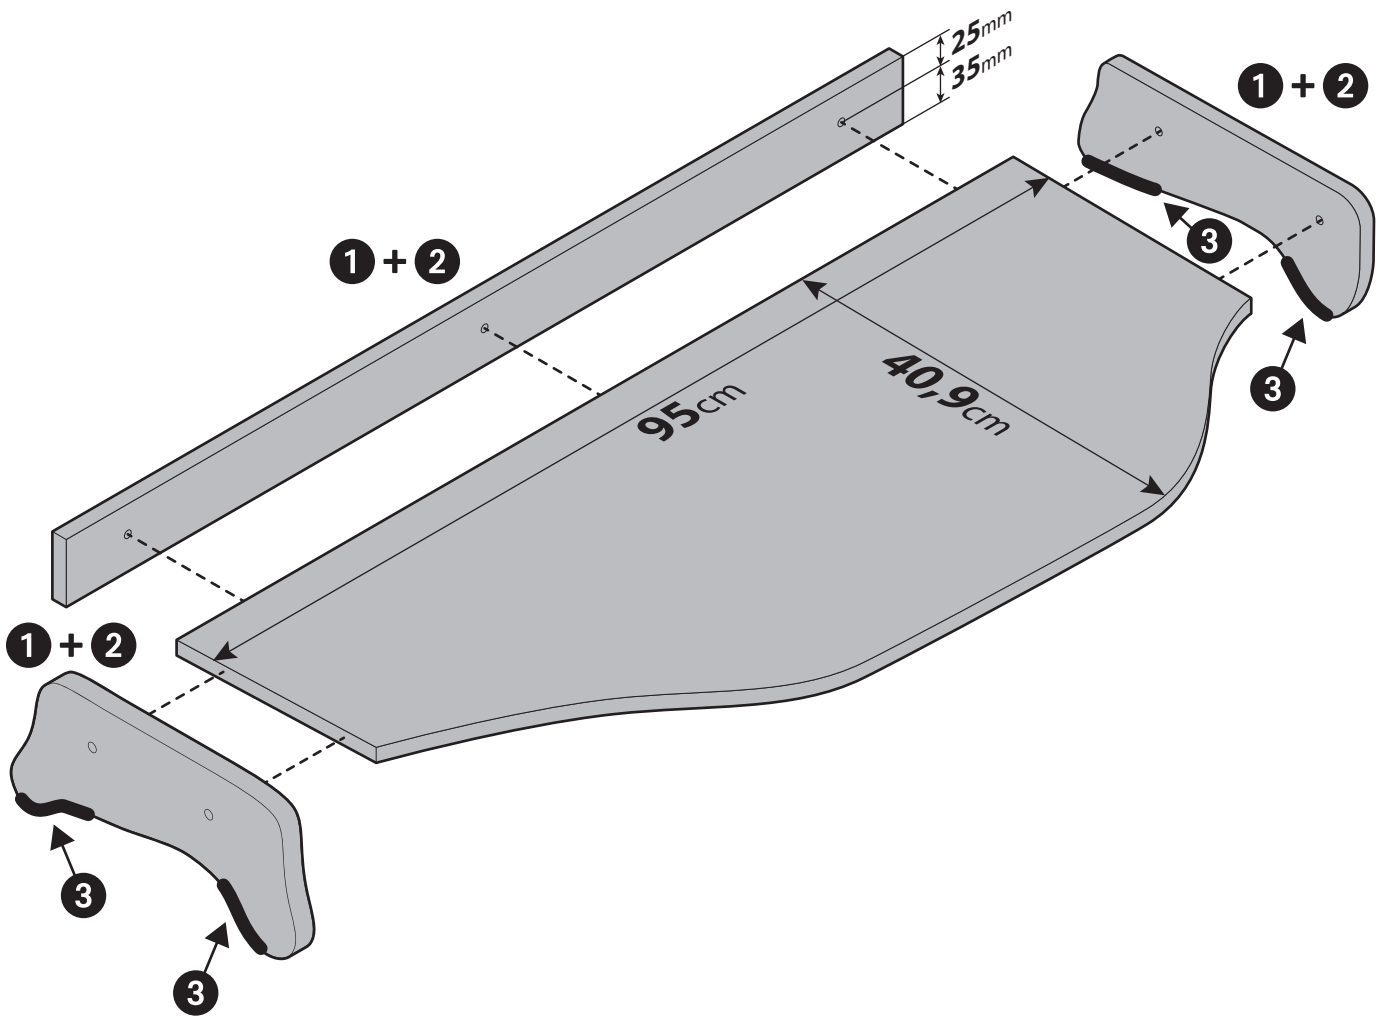

Art. **96043**

Modelli / Model:

Daf CF85, 04/06>12/14

Made in Europe

LAMPA S.p.A.

Via G. Rossa 53/55, 46019 Viadana (MN) ITALY

Tel. +39 0375 820700

UNI EN ISO 9001:2015 Certified Company

www.lampa.it

Contenuto / Mounting kit contains:

1		x7	∅ 8mm - Viti / Screws
2		x7	Coperchi per viti / Screw covers
3		x4	Velcro / Velcro strips
		x1	Brugola / Allen key