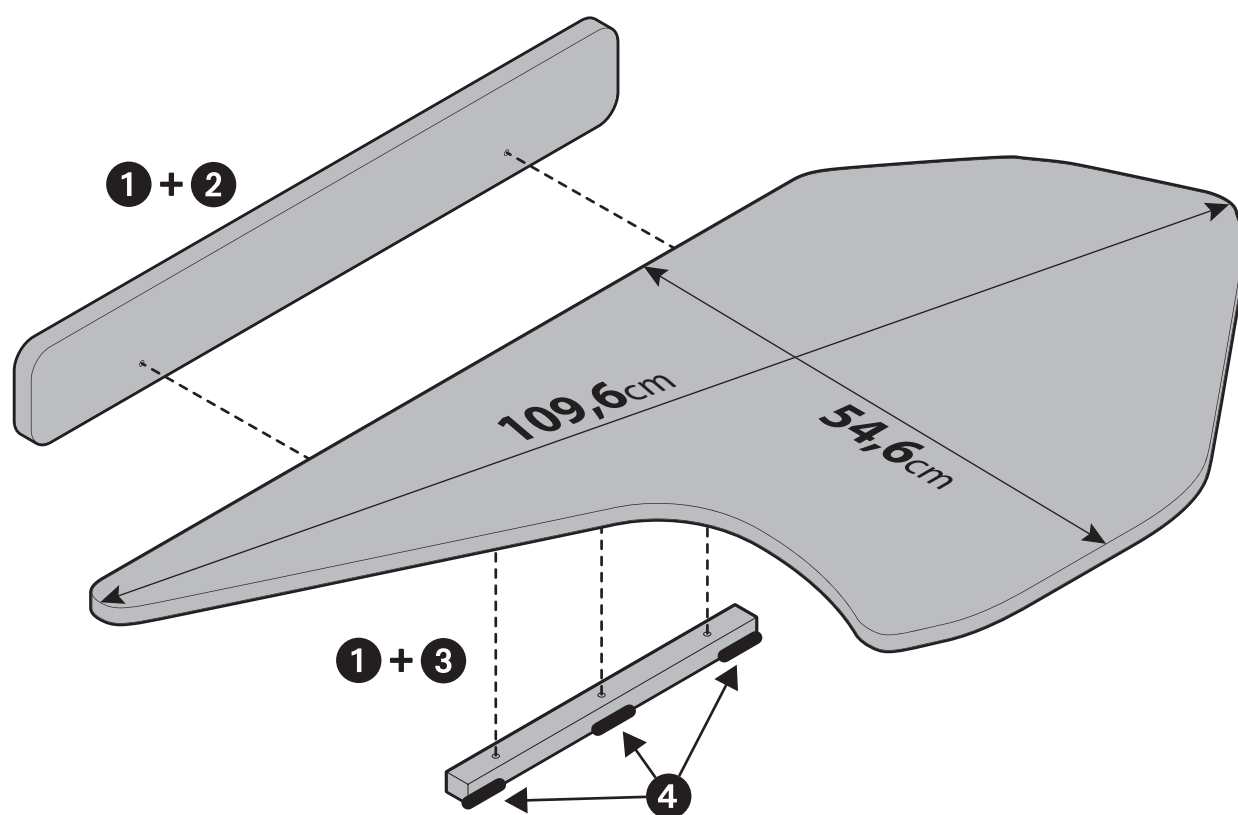

Art. **96047**

Modelli / Model:

**Daf XF, 06/21>**

**Daf XG, 06/21>**

**Daf XG+, 06/21>**

Made in Europe

**LAMPA S.p.A.**

Via G. Rossa 53/55, 46019 Viadana (MN) ITALY

Tel. +39 0375 820700

UNI EN ISO 9001:2015 Certified Company

[www.lampa.it](http://www.lampa.it)

Contenuto / Mounting kit contains:

<b>1</b>		x2	∅ 6mm - Viti / Screws
<b>2</b>		x2	Coperchi per viti / Screw covers
<b>3</b>		x3	∅ 6mm - Tasselli in legno / Wooden dowel
<b>4</b>		x3	Velcro / Velcro strips
		x1	Brugola / Allen key