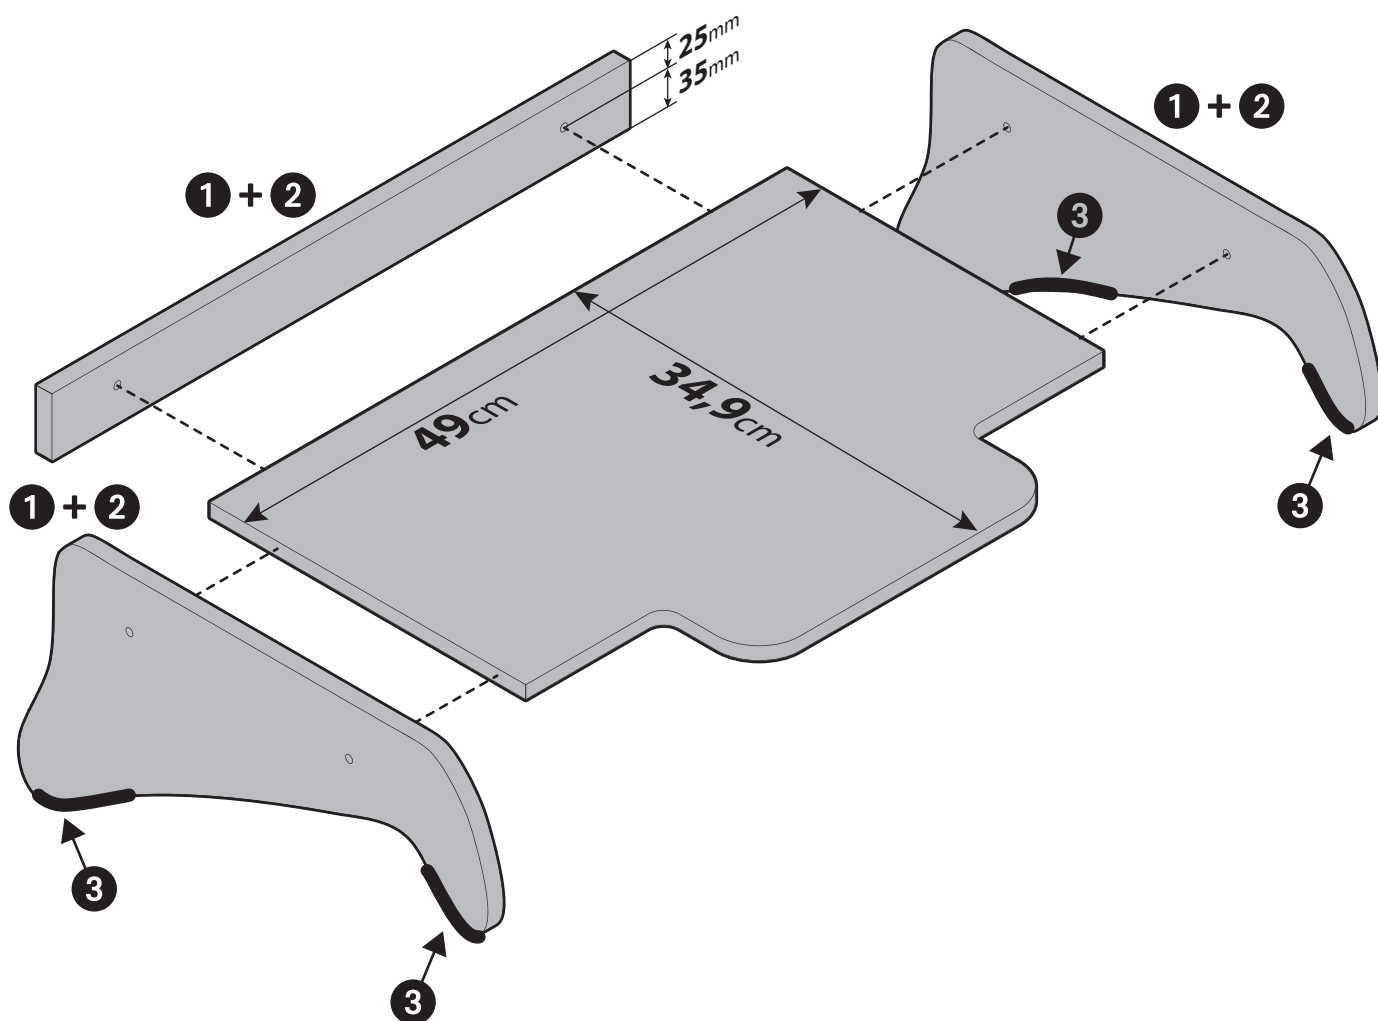

Art. **96060**

Modelli / Model:

Man TGA, 03/99>05/10

Man TGL, 05/05>07/08

Man TGL, 08/08>

CABINA / CABIN: M, L, XL, LX, XLX

Made in Europe

LAMPA S.p.A.

Via G. Rossa 53/55, 46019 Viadana (MN) ITALY

Tel. +39 0375 820700

UNI EN ISO 9001:2015 Certified Company

www.lampa.it

Contenuto / Mounting kit contains:

1		x6	∅ 8mm - Viti / Screws
2		x6	Coperchi per viti / Screw covers
3		x4	Velcro / Velcro strips
		x1	Brugola / Allen key