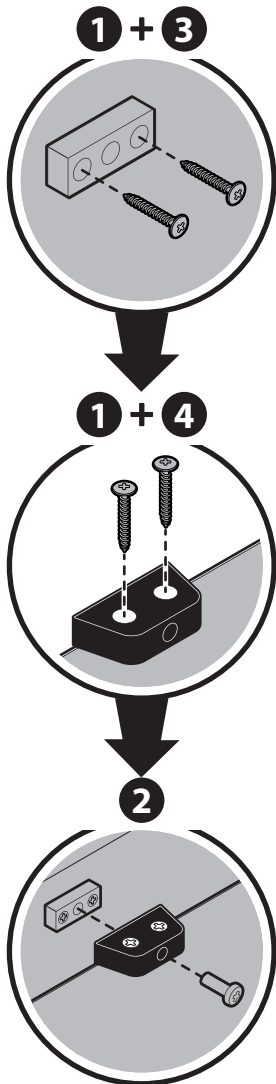

Art. **96089**

Modelli / Model:

**Scania R Serie 7 New Generation,  
11/16>**

**Scania S Serie 7 New Generation,  
11/16>**

Made in Europe

**LAMPA S.p.A.**

Via G. Rossa 53/55, 46019 Viadana (MN) ITALY

Tel. +39 0375 820700

UNI EN ISO 9001:2015 Certified Company

**www.lampa.it**

Contenuto / Mounting kit contains:

<b>1</b>		x24	Viti Autofilettanti <b>3,5mm</b> <b>3,5mm Self-tapping screws</b>
<b>2</b>		x6	<b>M6x1mm</b> - Viti / Screws
<b>3</b>		x6	Attacco A / A plate
<b>4</b>		x6	Attacco B / B plate
<b>5</b>		x6	Velcro / Velcro strips