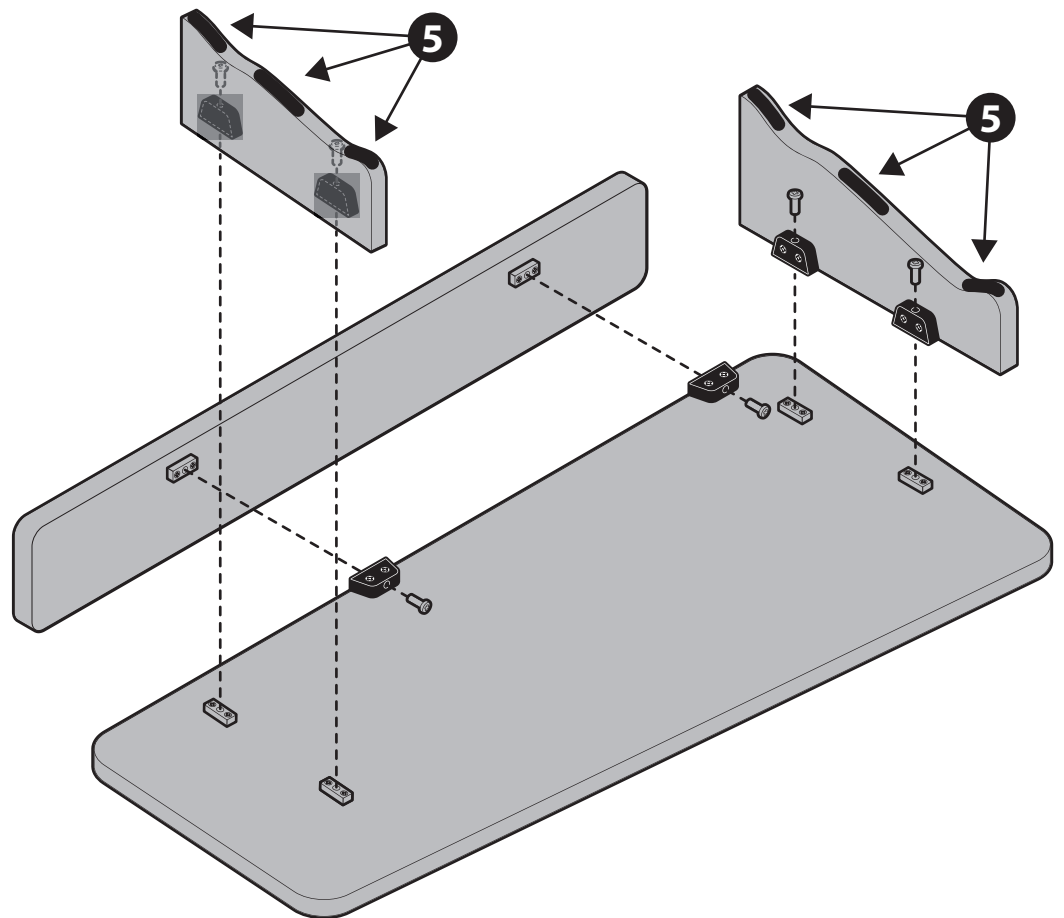

UNI EN ISO 9001:2015 Certified Company

**www.lampa.it**

Contenuto / Mounting kit contains:

<b>1</b>		x24	Viti Autofilettanti <b>3,5mm</b> <b>3,5mm Self-tapping screws</b>
<b>2</b>		x6	<b>M6x1mm</b> - Viti / Screws
<b>3</b>		x6	Attacco A / A plate
<b>4</b>		x6	Attacco B / B plate
<b>5</b>		x6	Velcro / Velcro strips