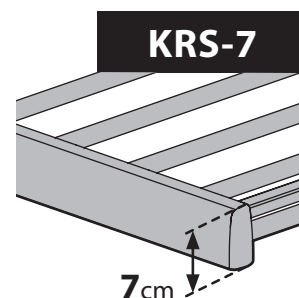

NORDRIVE®
TRANSPORT SOLUTIONS