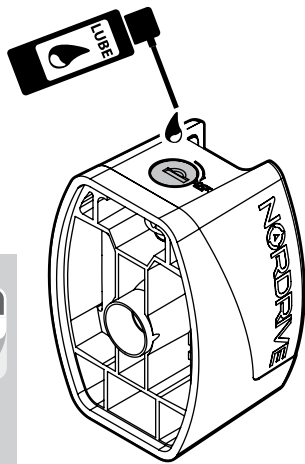

NORDRIVE®

TRANSPORT SOLUTIONS

Art. **N30222**