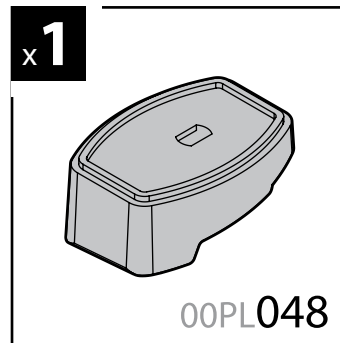

NORDRIVE®

TRANSPORT SOLUTIONS

Art. **N30222**