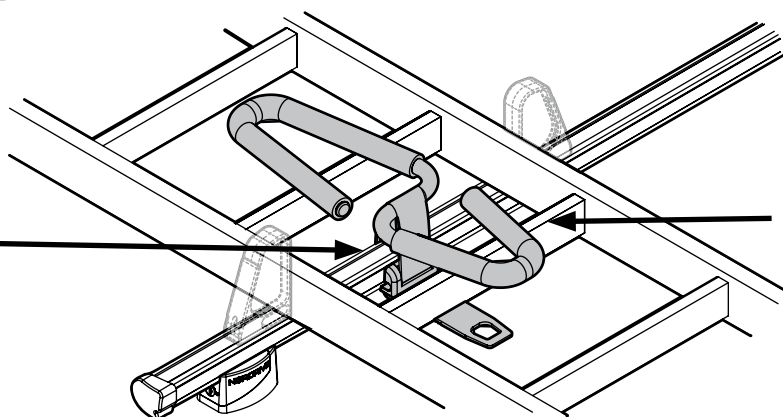

Kargo-Plus series

Alluminio / Aluminium

KARGO-TUBE

N11050	T200	L = 205 cm
N11051	T300	L = 305 cm
N11052	T400	L = 405 cm

LADDER HOLDER STRAPS

N11065 U-5

LADDER STEP ADAPTER

N11067 U-6