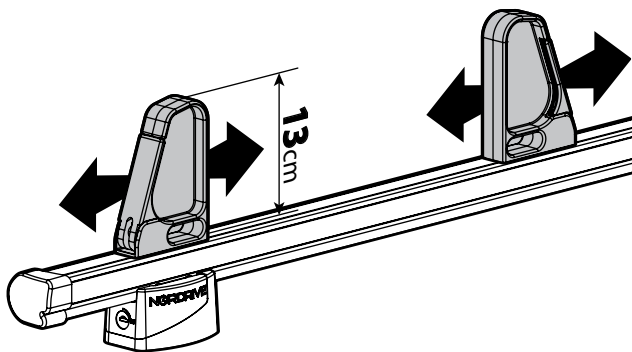

SPOILER

N11053	K-9	L = 95 cm
N11054	K-11	L = 110 cm

OPTIONALS PER / FOR / FÜR:

Kargo-Plus series

Alluminio / Aluminium

KARGO ROLLER

N11030	KP-0	L = 64 cm
N11034	KP-7	L = 96 cm

LOAD STOPS