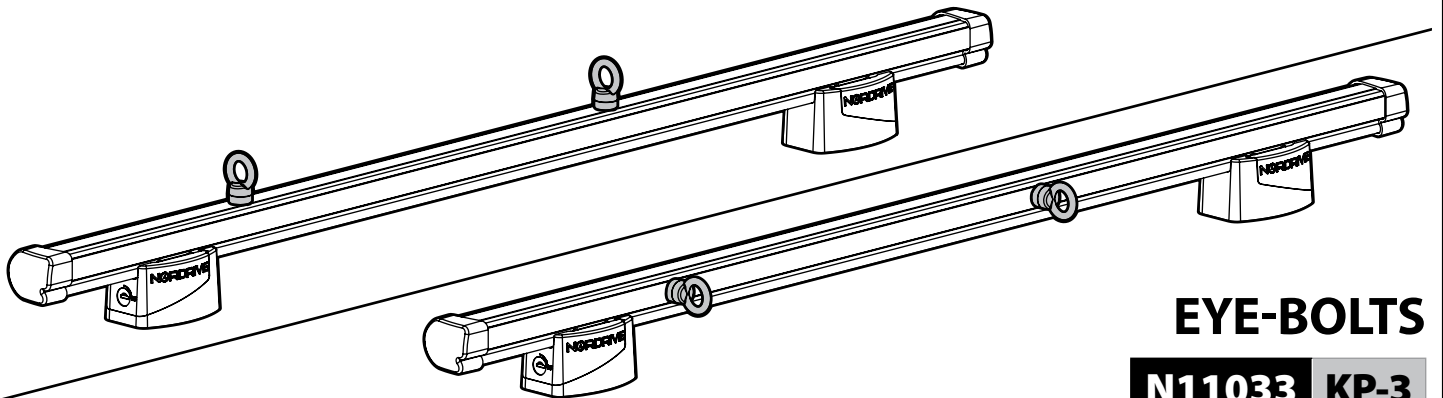

EYE-BOLTS

N11033 KP-3