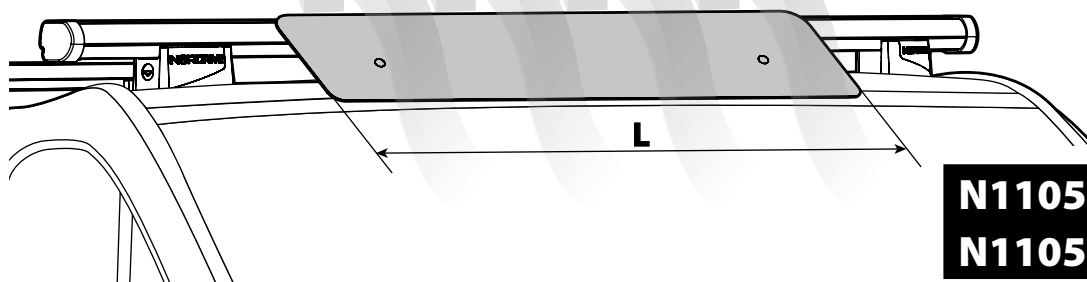

SPOILER

N11057	KP-9	L = 95 cm
N11058	KP-11	L = 110 cm