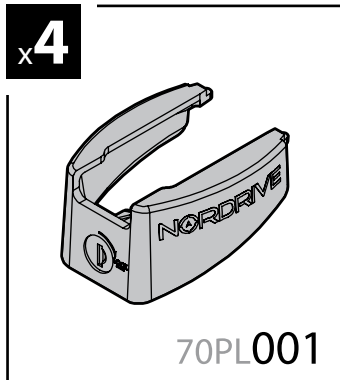

NORDRIVE®

TRANSPORT SOLUTIONS

Art. **N30222**