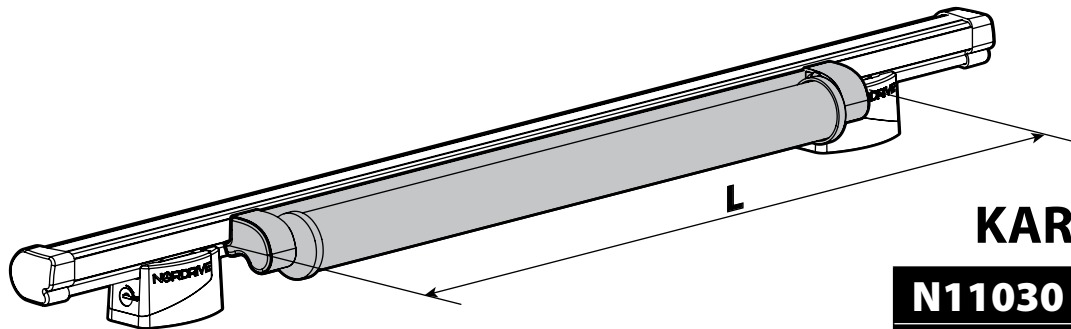

SPOILER

N11053	K-9	L = 95 cm
N11054	K-11	L = 110 cm

OPTIONALS PER / FOR / FÜR:

Kargo-Plus series

Alluminio / Aluminium

KARGO ROLLER

N11030	KP-0	L = 64 cm
N11034	KP-7	L = 96 cm

LOAD STOPS