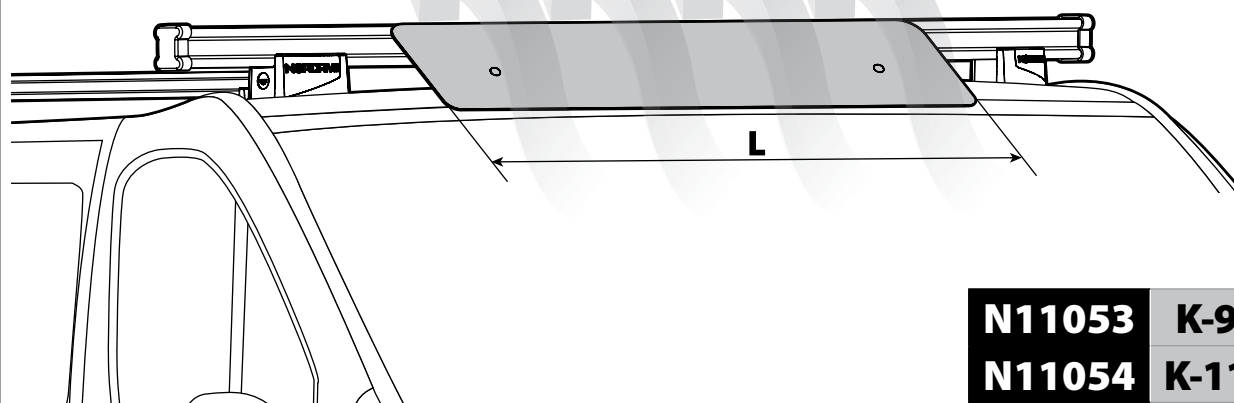

Kargo series

Acciaio / Steel

KARGO ROLLER

N11000	K-0	L = 64 cm
N11003	K-7	L = 96 cm

LOAD STOPS

N11001 K-1

LOAD STOPS

N11002 K-2