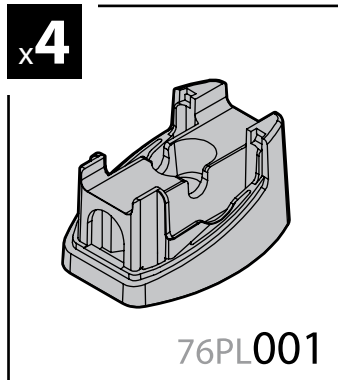

NORDRIVE®

TRANSPORT SOLUTIONS

Art. **N30222**