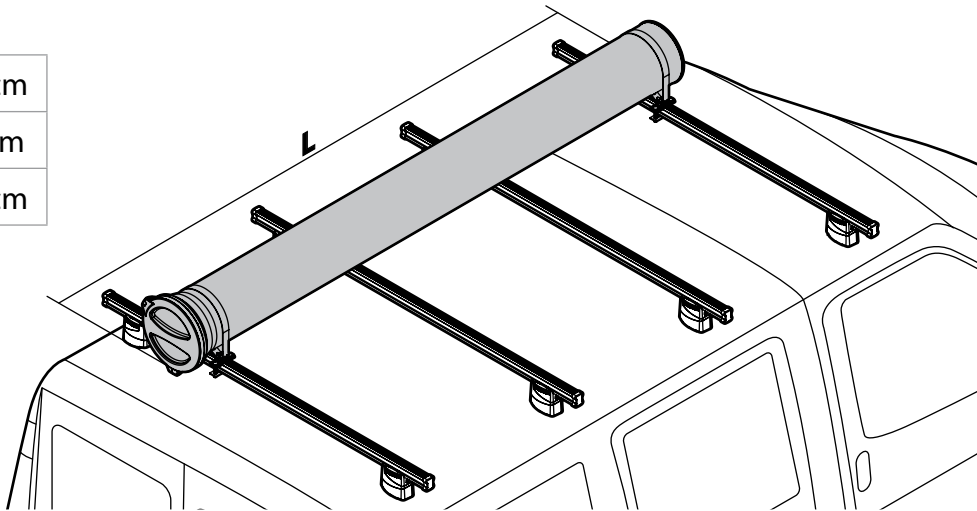

OPTIONALS PER / FOR / FÜR:

Kargo series

Acciaio / Steel

Kargo-Plus series

Alluminio / Aluminium

KARGO-TUBE

N11050	T200	L = 205 cm
N11051	T300	L = 305 cm
N11052	T400	L = 405 cm