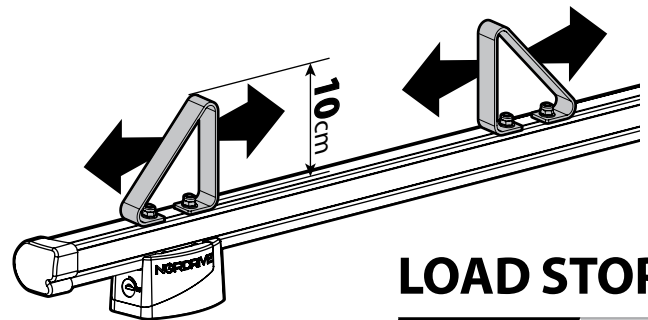

SPOILER

N11053	K-9	L = 95 cm
N11054	K-11	L = 110 cm

OPTIONALS PER / FOR / FÜR:

Kargo-Plus series

Alluminio / Aluminium

KARGO ROLLER

N11030	KP-0	L = 64 cm
N11034	KP-7	L = 96 cm

LOAD STOPS