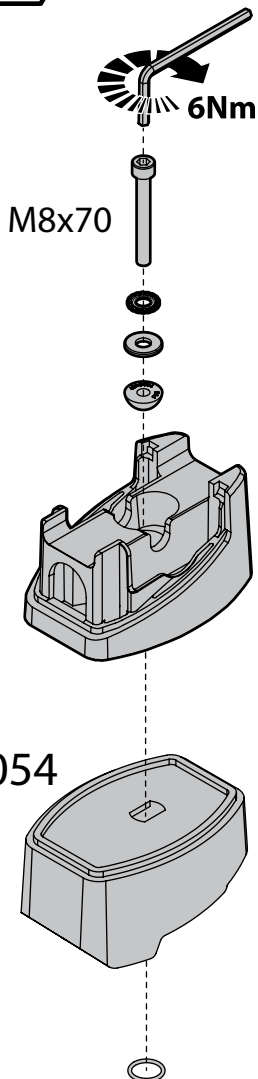

(I) ISTRUZIONI DI MONTAGGIO
(GB) FITTING INSTRUCTIONS
(D) MONTAGEANLEITUNG
(F) INSTRUCTIONS DE MONTAGE
(E) INSTRUCCIONES DE MONTAJE
(P) INSTRUÇÕES DE MONTAGEM
(NL) MONTAGE-INSTRUCTIES
(S) MONTERINGSANVISNING

(FIN) ASENNUSOHJE
(EST) PAIGALDUSJUHEND
(LAT) STIPRINĀŠANAS INSTRUKCIJA
(LT) PRITVIRTINIMO INSTRUKCIJOS
(PL) INSTRUKCJA MONTAŻU
(RUS) Инструкции по установке
(CZ) NÁVOD NA MONTÁŽ
(SK) NÁVOD NA MONTÁŽ

(SLO) NAVODILA ZA PRITRJEVANJE
(HR) UPUTA ZA SASTAVLJANJE
(H) A FELSZERELÉS MÓDJA
(GR) Οδηγίες συναρμολόγησης
(TR) MONTAJ TALIMATLARI
(BG) ИНСТРУКЦИИ ЗА МОНТАЖ
(SRB) UPUTSTVA ZA MONTAŽU

1

2

A

2

B

2

C