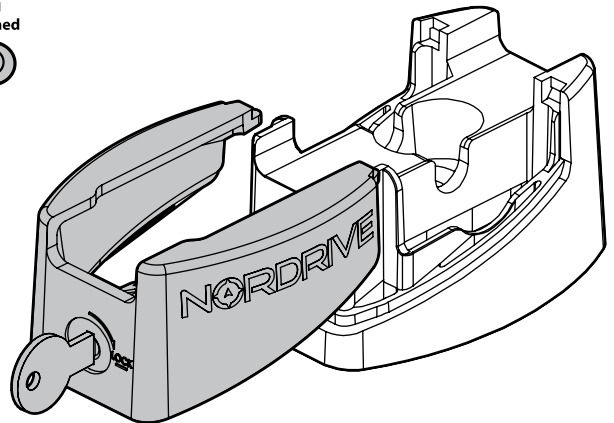

NORDRIVE®

TRANSPORT SOLUTIONS

Art. **N30263**