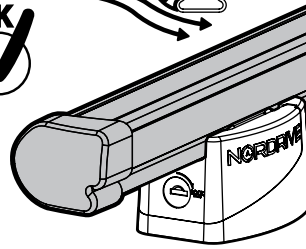

3

4

ATTENZIONE WARNING

A Kargo

ACCIAIO
Steel

MONTAGGIO DIRETTO
SUI KIT PIEDI SPECIFICI
DIRECTLY ON FOOT KITS
BEFESTIGUNGSFÜSSE

A

B Kargo-Plus

ALLUMINIO
Aluminium

MONTAGGIO DIRETTO
SUI KIT PIEDI SPECIFICI
DIRECTLY ON FOOT KITS
BEFESTIGUNGSFÜSSE

B

5

A

Kargo

ACCIAIO
Steel

Diagram showing the Kargo steel bar being installed on a car roof. The bar is positioned horizontally across the roof rails. Arrows indicate the distance from the center of the bar to the roof rails. The bar is secured with nuts and washers at each end.

B

Kargo-Plus

ALLUMINIO
Aluminium

Diagram showing the Kargo-Plus aluminium bar being installed on a car roof. The bar is positioned horizontally across the roof rails. Arrows indicate the distance from the center of the bar to the roof rails. The bar is secured with nuts and washers at each end. The diagram is divided into two steps: 1. Positioning the bar on the roof rails. 2. Cutting the bar to fit the roof rails, indicated by scissors and dashed lines.