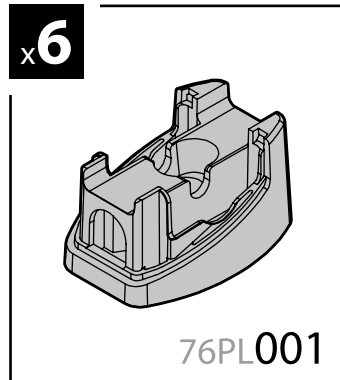

NORDRIVE®

TRANSPORT SOLUTIONS

Art. **N30263**