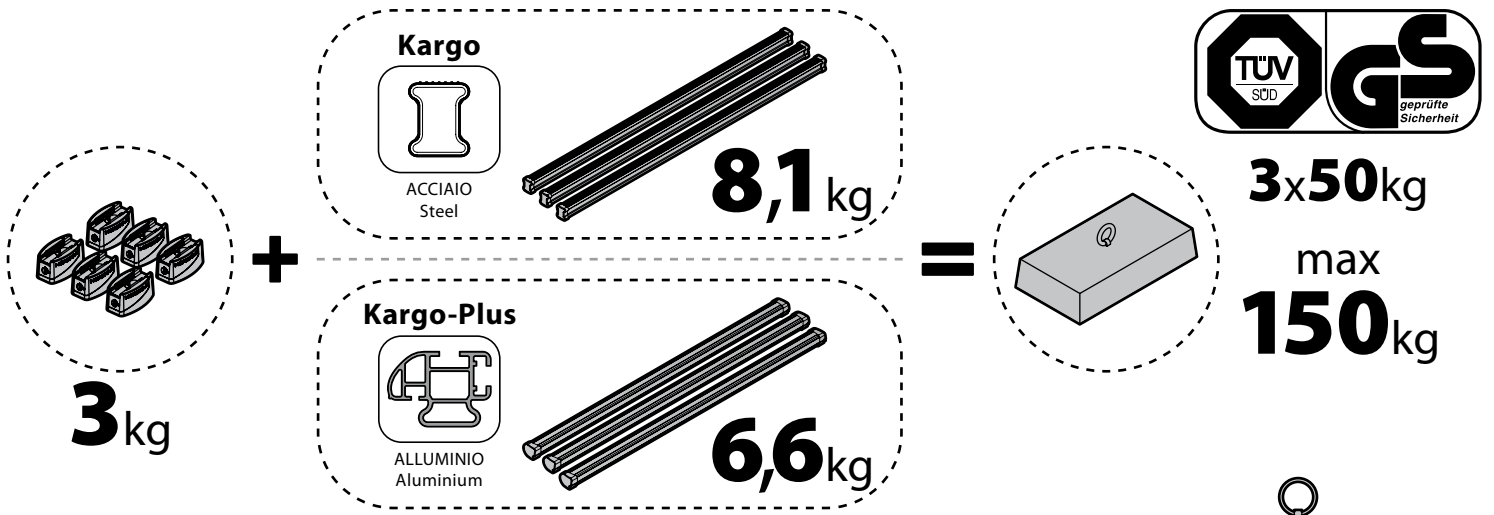

! SAFETY REGULATIONS

Safety regulations

! NORME DI SICUREZZA