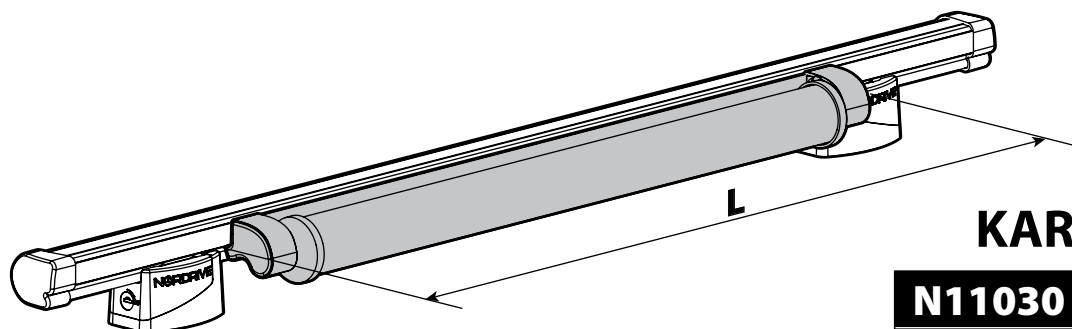

LOAD STOPS

N11002 K-2

SPOILER

N11053	K-9	L = 95 cm
N11054	K-11	L = 110 cm

OPTIONALS PER / FOR / FÜR:

Kargo-Plus series

Alluminio / Aluminium

KARGO ROLLER