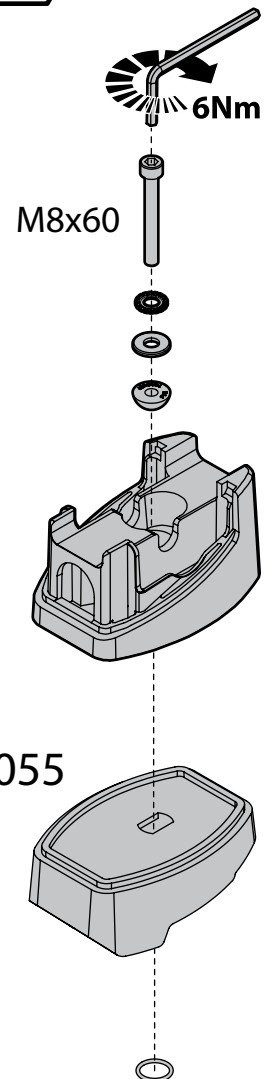

(I) ISTRUZIONI DI MONTAGGIO
(GB) FITTING INSTRUCTIONS
(D) MONTAGEANLEITUNG
(F) INSTRUCTIONS DE MONTAGE
(E) INSTRUCCIONES DE MONTAJE
(P) INSTRUÇÕES DE MONTAGEM
(NL) MONTAGE-INSTRUCTIES
(S) MONTERINGSANVISNING

(FIN) ASENNUSOHJE
(EST) PAIGALDUSJUHEND
(LAT) STIPRINĀŠANAS INSTRUKCIJA
(LT) PRITVIRTINIMO INSTRUKCIJOS
(PL) INSTRUKCJA MONTAŻU
(RUS) Инструкции по установке
(CZ) NÁVOD NA MONTÁŽ
(SK) NÁVOD NA MONTÁŽ

(SLO) NAVODILA ZA PRITRJEVANJE
(HR) UPUTA ZA SASTAVLJANJE
(H) A FELSZERELÉS MÓDJA
(GR) Οδηγίες συναρμολόγησης
(TR) MONTAJ TALIMATLARI
(BG) ИНСТРУКЦИИ ЗА МОНТАЖ
(SRB) UPUTSTVA ZA MONTAŽU

1

2

A

2

B

2

C