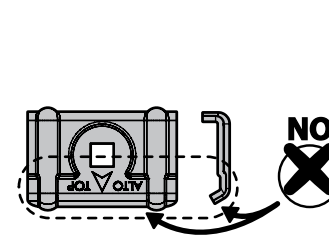

3

4

ATTENZIONE WARNING

A Kargo

ACCIAIO
Steel

MONTAGGIO DIRETTO
SUI KIT PIEDI SPECIFICI
DIRECTLY ON FOOT KITS
BEFESTIGUNGSFÜSSE

A

B Kargo-Plus

ALLUMINIO
Aluminium

MONTAGGIO DIRETTO
SUI KIT PIEDI SPECIFICI
DIRECTLY ON FOOT KITS
BEFESTIGUNGSFÜSSE

B

5

A

Kargo

ACCIAIO
Steel

Diagram showing the Kargo steel bar being installed on a car roof. The bar is positioned horizontally across the roof rails. Arrows indicate the distance from the center of the bar to the roof rails. The bar is secured with nuts and washers at each end.