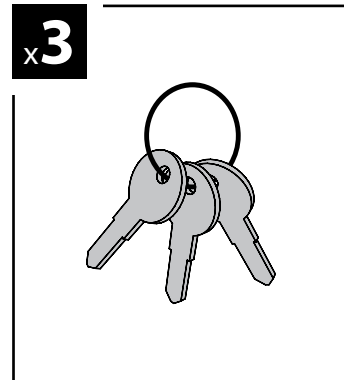

NORDRIVE®

TRANSPORT SOLUTIONS

Art. **N30263**