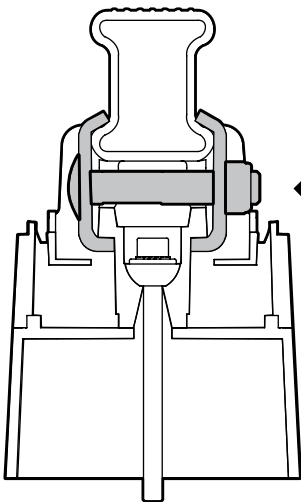

3

4

ATTENZIONE WARNING

A Kargo

ACCIAIO
Steel

MONTAGGIO DIRETTO
SUI KIT PIEDI SPECIFICI
DIRECTLY ON FOOT KITS
BEFESTIGUNGSFÜSSE

A

B Kargo-Plus

ALLUMINIO
Aluminium

MONTAGGIO DIRETTO
SUI KIT PIEDI SPECIFICI
DIRECTLY ON FOOT KITS
BEFESTIGUNGSFÜSSE

B

5

A

Kargo

ACCIAIO
Steel

Diagram showing the Kargo steel bar being installed on a car roof. The bar is positioned horizontally across the roof rails. Arrows indicate the distance from the center of the bar to the roof rails. The bar is secured with nuts and washers at each end.