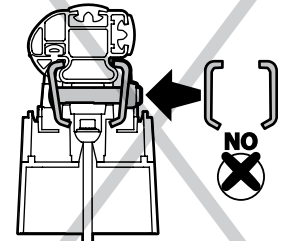

3

4

ATTENZIONE WARNING

A Kargo

ACCIAIO
Steel

MONTAGGIO DIRETTO
SUI KIT PIEDI SPECIFICI
DIRECTLY ON FOOT KITS
BEFESTIGUNGSFÜSSE

A

B Kargo-Plus

ALLUMINIO
Aluminium

MONTAGGIO DIRETTO
SUI KIT PIEDI SPECIFICI
DIRECTLY ON FOOT KITS
BEFESTIGUNGSFÜSSE

B

5

A

Kargo

ACCIAIO
Steel

Diagram showing the Kargo steel bar being installed on a car roof. The bar is positioned horizontally across the roof rails. Arrows indicate the distance from the center of the bar to the roof rails. The bar is secured with nuts and washers at each end.