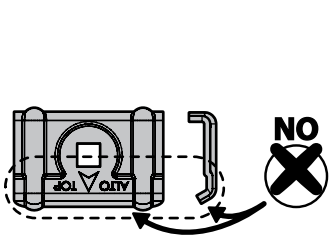

3

4

ATTENZIONE WARNING

A Kargo

ACCIAIO
Steel

MONTAGGIO DIRETTO
SUI KIT PIEDI SPECIFICI
DIRECTLY ON FOOT KITS
BEFESTIGUNGSFÜSSE

A

B Kargo-Plus

ALLUMINIO
Aluminium

MONTAGGIO DIRETTO
SUI KIT PIEDI SPECIFICI
DIRECTLY ON FOOT KITS
BEFESTIGUNGSFÜSSE

B

5

A

Kargo

ACCIAIO
Steel

Diagram showing the Kargo steel bar being installed on a car roof. The bar is positioned horizontally across the roof rails. Arrows indicate the distance from the center of the bar to the roof rails. The bar is secured with nuts and washers at each end.