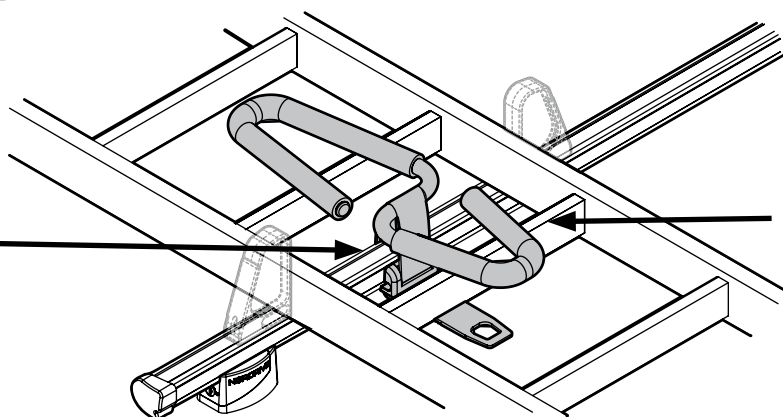

LADDER STEP ADAPTER

N11067 U-6