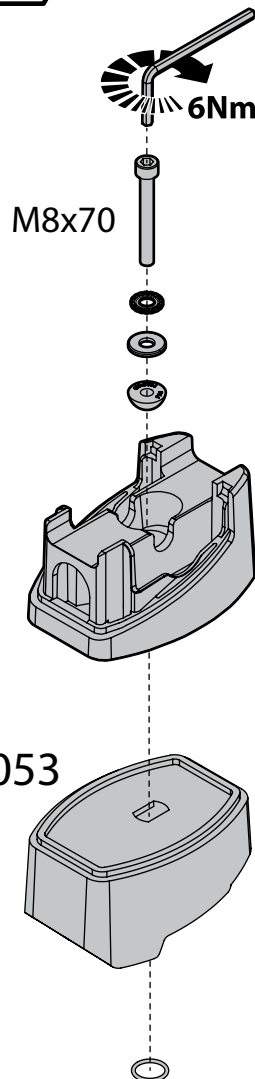

(I) ISTRUZIONI DI MONTAGGIO
(GB) FITTING INSTRUCTIONS
(D) MONTAGEANLEITUNG
(F) INSTRUCTIONS DE MONTAGE
(E) INSTRUCCIONES DE MONTAJE
(P) INSTRUÇÕES DE MONTAGEM
(NL) MONTAGE-INSTRUCTIES
(S) MONTERINGSANVISNING

(FIN) ASENNUSOHJE
(EST) PAIGALDUSJUHEND
(LAT) STIPRINĀŠANAS INSTRUKCIJA
(LT) PRITVIRTINIMO INSTRUKCIJOS
(PL) INSTRUKCJA MONTAŻU
(RUS) Инструкции по установке
(CZ) NÁVOD NA MONTÁŽ
(SK) NÁVOD NA MONTÁŽ

(SLO) NAVODILA ZA PRITRJEVANJE
(HR) UPUTA ZA SASTAVLJANJE
(H) A FELSZERELÉS MÓDJA
(GR) Οδηγίες συναρμολόγησης
(TR) MONTAJ TALIMATLARI
(BG) ИНСТРУКЦИИ ЗА МОНТАЖ
(SRB) UPUTSTVA ZA MONTAŽU

1

2

A

2

B

2

C