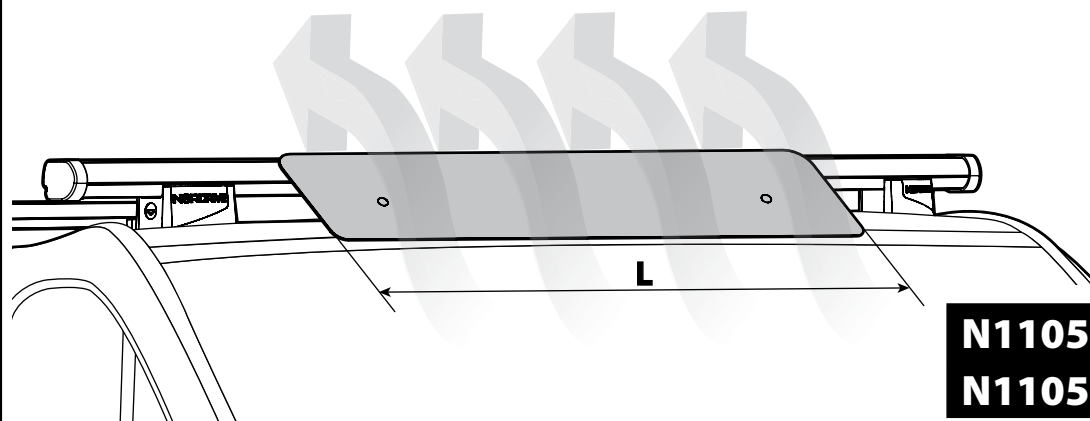

SPOILER

N11057 KP-9 L = 95 cm

N11058 KP-11 L = 110 cm