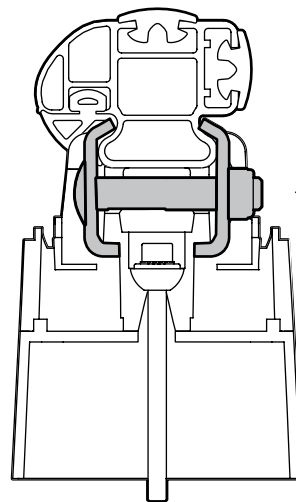

3

4

ATTENZIONE WARNING

A Kargo

ACCIAIO
Steel

MONTAGGIO DIRETTO
SUI KIT PIEDI SPECIFICI
DIRECTLY ON FOOT KITS
BEFESTIGUNGSFÜSSE

A

B Kargo-Plus

ALLUMINIO
Aluminium

MONTAGGIO DIRETTO
SUI KIT PIEDI SPECIFICI
DIRECTLY ON FOOT KITS
BEFESTIGUNGSFÜSSE

B

5

A

Kargo

ACCIAIO
Steel

Diagram showing the Kargo steel bar being installed on a car roof. The bar is positioned horizontally across the roof rails. Arrows indicate the distance from the center of the bar to the roof rails. The bar is secured with nuts and washers at each end.