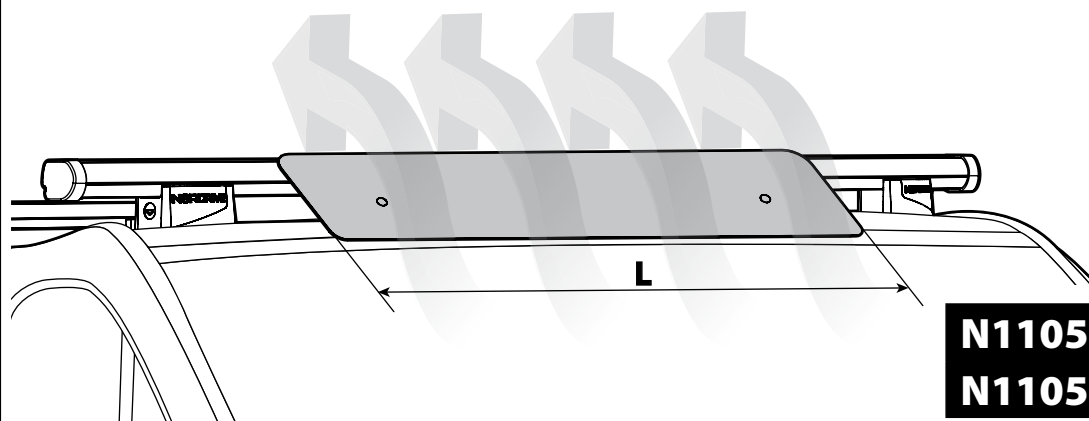

SPOILER

N11057 KP-9 L = 95 cm

N11058 KP-11 L = 110 cm

OPTIONALS PER / FOR / FÜR:

Kargo series

Acciaio / Steel

Kargo-Plus
series

Alluminio / Aluminium