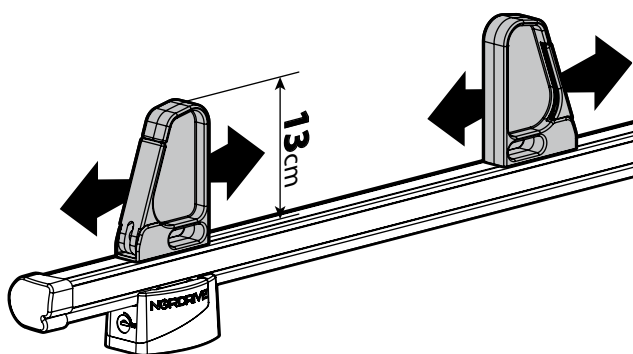

LOAD STOPS

N11031 KP-1