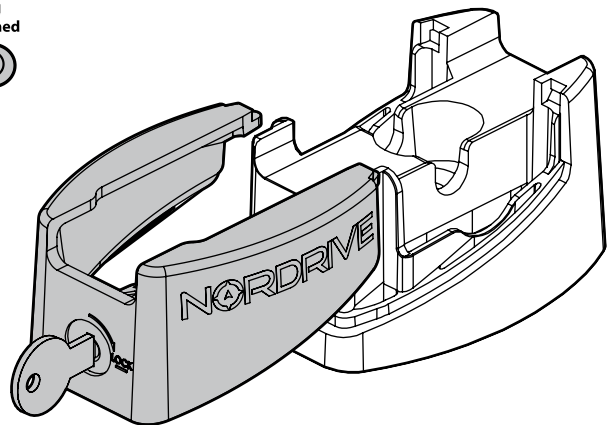

150cm

Art. **N10010** x2

Kargo-Plus
ALLUMINIO
Aluminium

- BARRE KARGO-PLUS
- KARGO-PLUS BARS
- BARRES KARGO-PLUS
- DACH-LASTENTRÄGER KARGO-PLUS
- BARRES KARGO-PLUS

150cm

Art. **N10040** x2

7cm

12cm

- CESTE PORTATUTTO KRS-7 / KRS-12
- KRS-7 / KRS-12 VAN ROOF RACKS
- GALERIE KRS-7 / KRS-12
- DACHKÖRBEIN KRS-7 / KRS-12
- BACAS KRS-7 / KRS-12

NORDRIVE®

TRANSPORT SOLUTIONS

NORDDRIVE®

TRANSPORT SOLUTIONS

Art. **N30272**