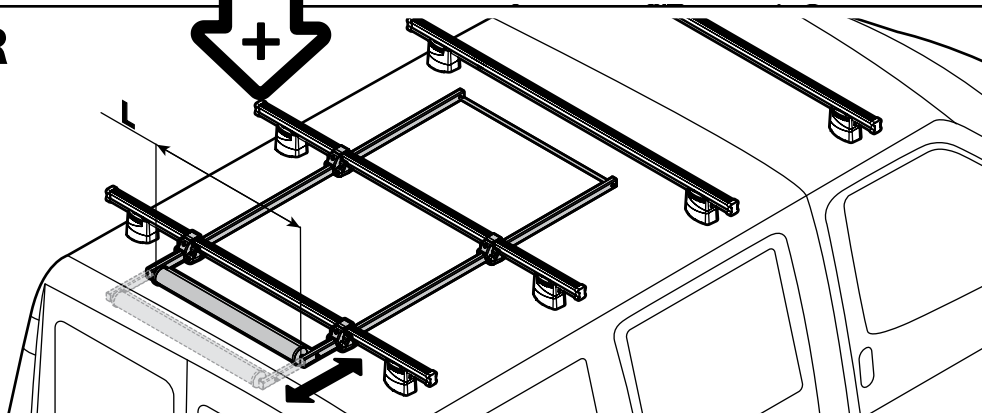

Art. **N99962**

x2

M6x75
60CE6075

x2

M6x80
60CE6080

=

EXTENSION ROLLER

N11020	U-0	L = 64 cm
N11021	U-7	L = 96 cm