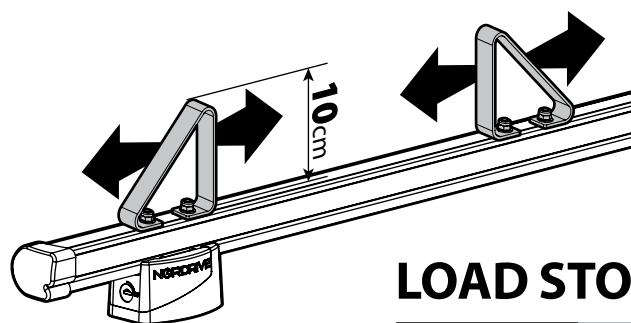

LOAD STOPS

N11031 KP-1