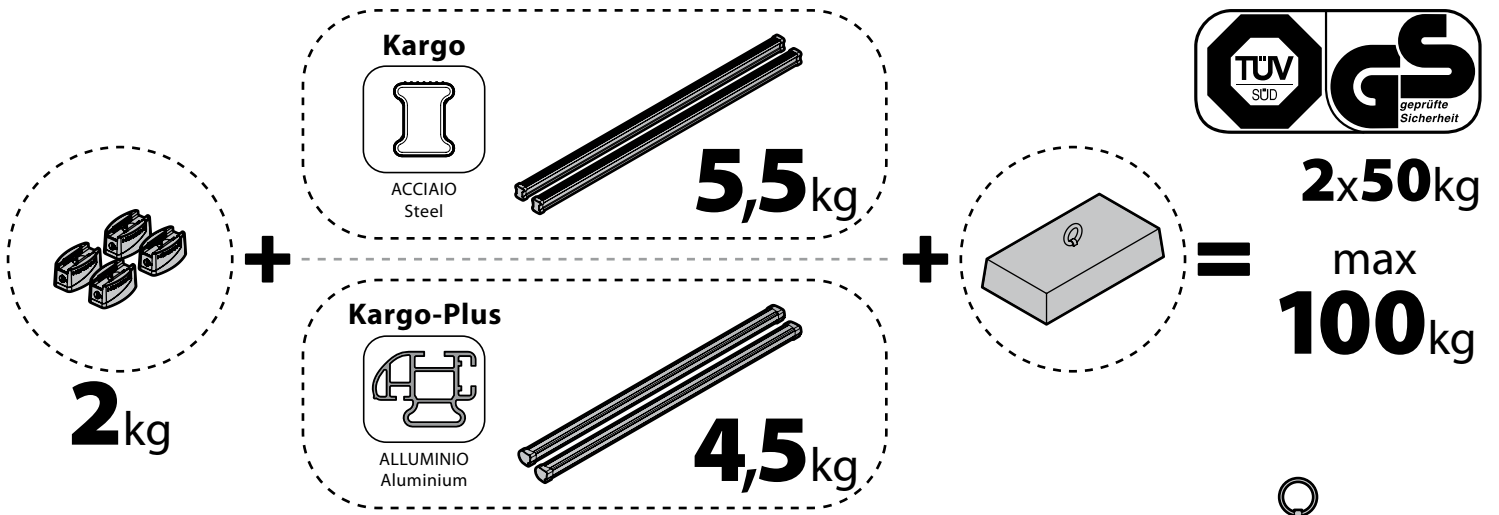

- CESTE PORTATUTTO KRS-7 / KRS-12
- KRS-7 / KRS-12 VAN ROOF RACKS
- GALERIE KRS-7 / KRS-12
- DACHKÖRBEIN KRS-7 / KRS-12
- BACAS KRS-7 / KRS-12

NORDRIVE®

TRANSPORT SOLUTIONS

NORDDRIVE®

TRANSPORT SOLUTIONS

Art. **N30272**