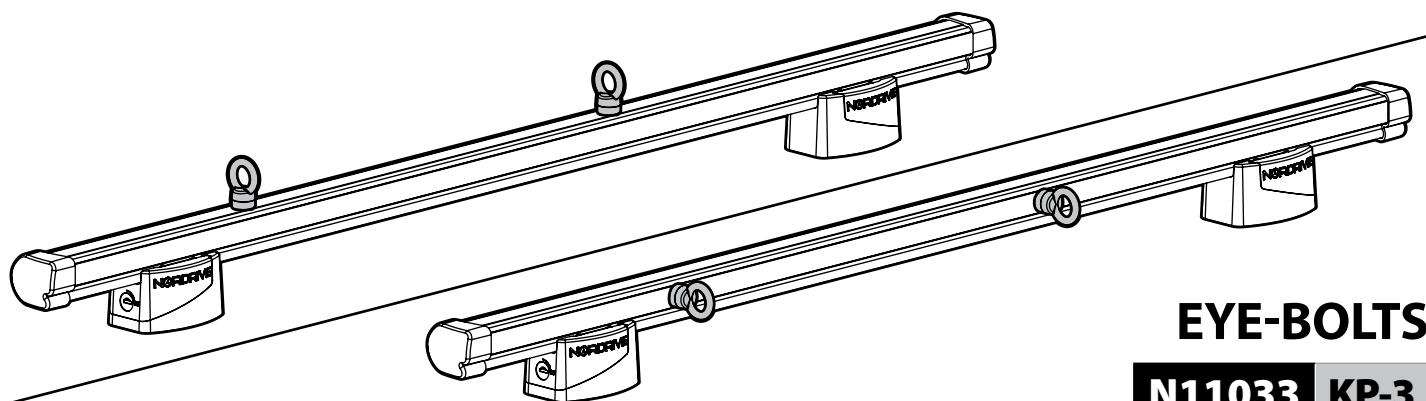

Alluminio / Aluminium

KARGO ROLLER

N11030 KP-0 L = 64 cm

N11034 KP-7 L = 96 cm

LOAD STOPS

N11031 KP-1

EYE-BOLTS

N11033 KP-3