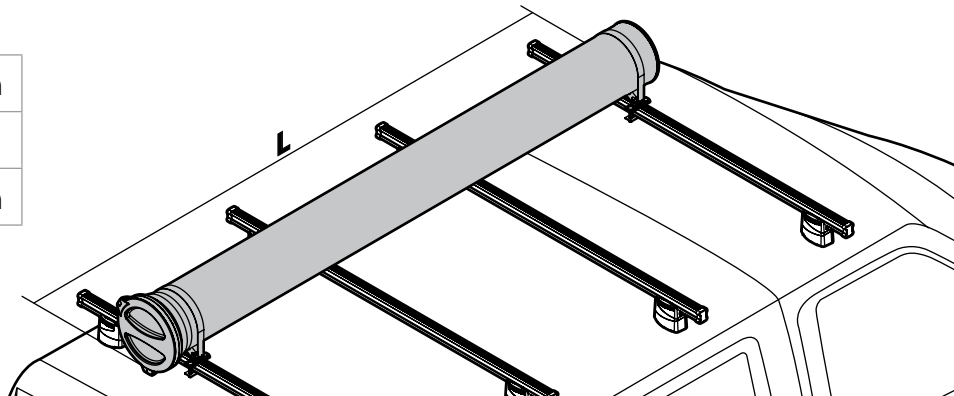

OPTIONALS PER / FOR / FÜR:

Kargo series

Acciaio / Steel

Kargo-Plus
series

Alluminio / Aluminium

KARGO-TUBE

N11050	T200	L = 205 cm
N11051	T300	L = 305 cm
N11052	T400	L = 405 cm