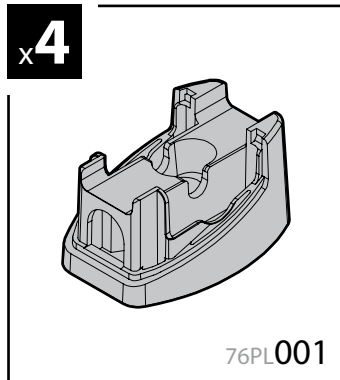

- CESTE PORTATUTTO KRS-7 / KRS-12
- KRS-7 / KRS-12 VAN ROOF RACKS
- GALERIE KRS-7 / KRS-12
- DACHKÖRBEIN KRS-7 / KRS-12
- BACAS KRS-7 / KRS-12

NORDRIVE®

TRANSPORT SOLUTIONS

NORDDRIVE®

TRANSPORT SOLUTIONS

Art. **N30272**