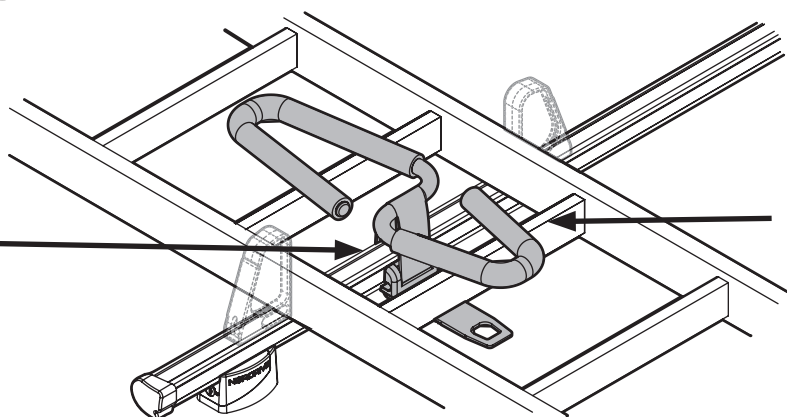

## SPOILER

<b>N11057</b>	<b>KP-9</b>	L = 95 cm
<b>N11058</b>	<b>KP-11</b>	L = 110 cm

**OPTIONALS** PER / FOR / FÜR:

**Kargo** series

Acciaio / Steel

**Kargo-Plus**  
series

Alluminio / Aluminium

**KARGO-TUBE**

<b>N11050</b>	<b>T200</b>	L = 205 cm
<b>N11051</b>	<b>T300</b>	L = 305 cm
<b>N11052</b>	<b>T400</b>	L = 405 cm

**LADDER HOLDER STRAPS**

**N11065 U-5**

**LADDER STEP ADAPTER**

**N11067 U-6**

**EXTENSION ROLLER**