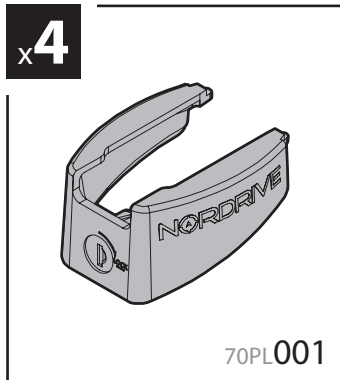

NORDRIVE®

TRANSPORT SOLUTIONS

Art. **N30282**