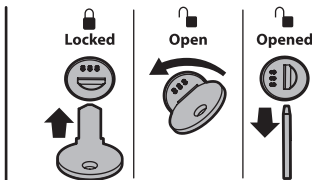

NORDRIVE®

TRANSPORT SOLUTIONS

Art. **N30282**