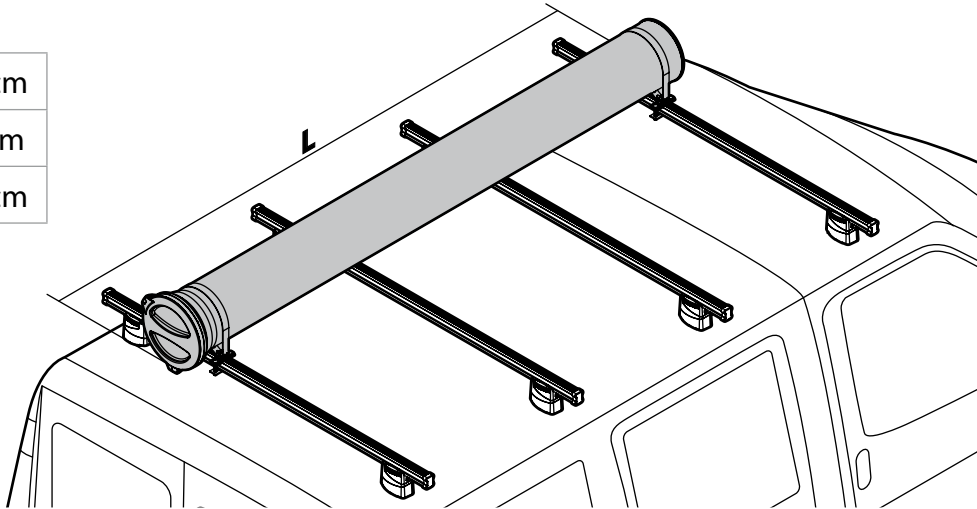

N11057	KP-9	L = 95 cm
N11058	KP-11	L = 110 cm

OPTIONALS PER / FOR / FÜR:

Kargo series

Acciaio / Steel

Kargo-Plus
series

Alluminio / Aluminium

KARGO-TUBE

N11050	T200	L = 205 cm
N11051	T300	L = 305 cm
N11052	T400	L = 405 cm