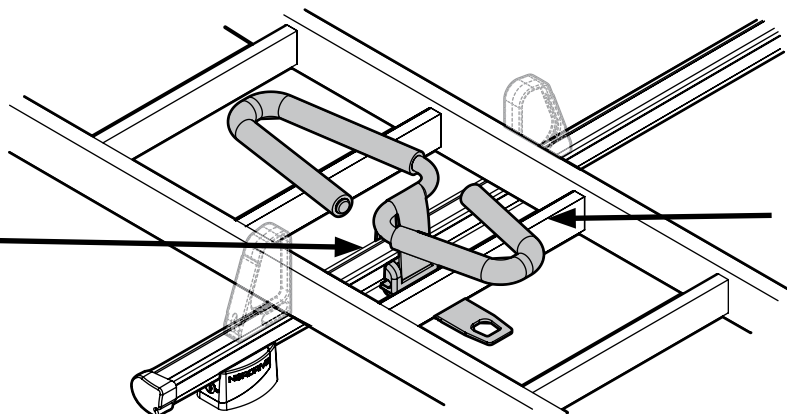

LADDER STEP ADAPTER

N11067 U-6