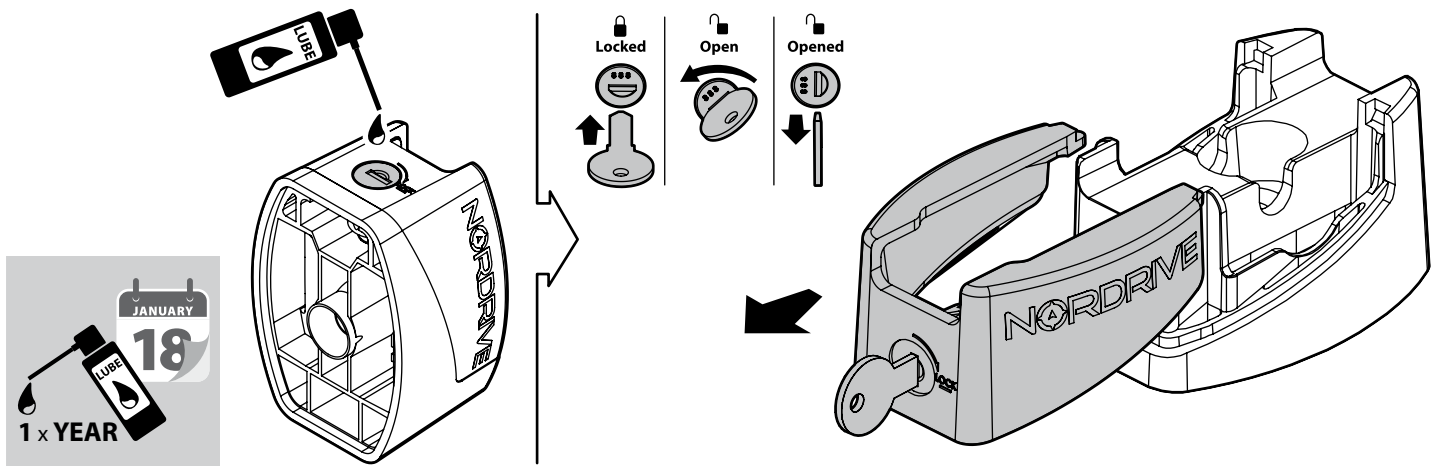

NORDRIVE®

TRANSPORT SOLUTIONS

Art. **N30293**