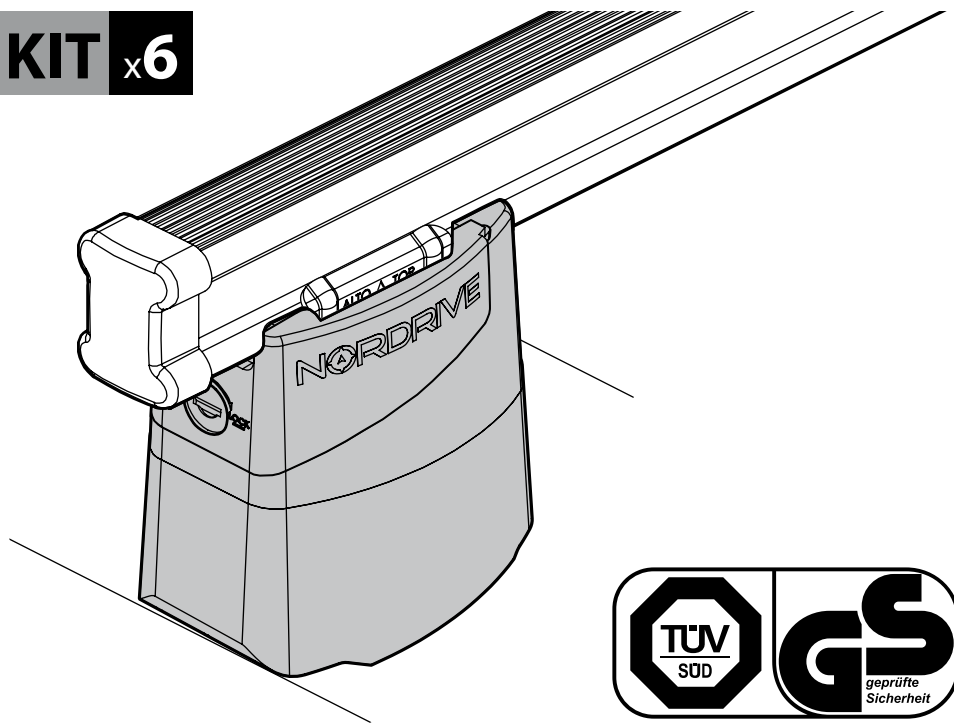

Art. **N30293**

KIT x6

**FORD TOURNEO
CUSTOM**

**FORD TRANSIT
CUSTOM**