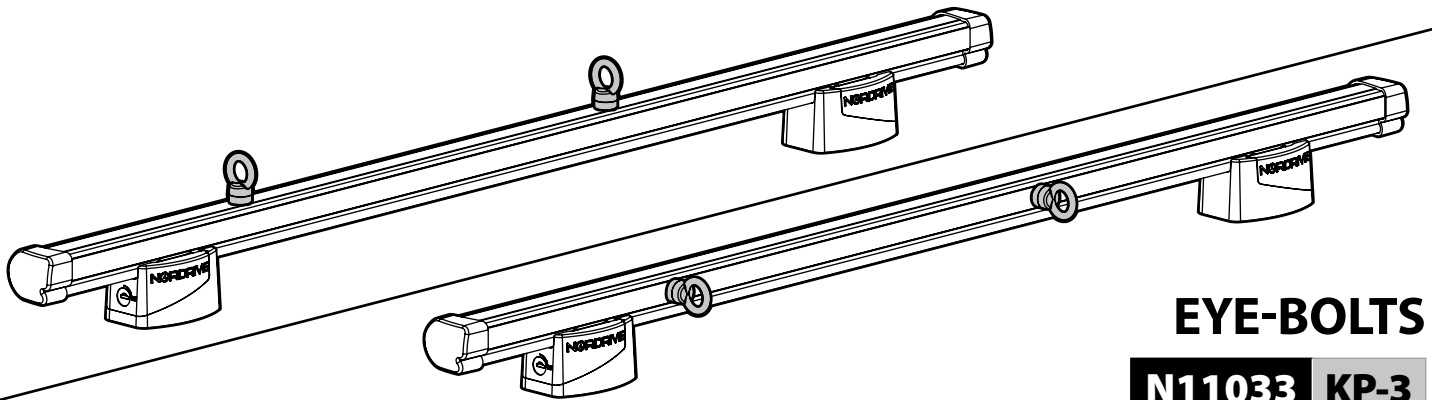

Alluminio / Aluminium

KARGO ROLLER

N11030	KP-0	L = 64 cm
N11034	KP-7	L = 96 cm

LOAD STOPS

N11031 KP-1

EYE-BOLTS

N11033 KP-3

SPOILER