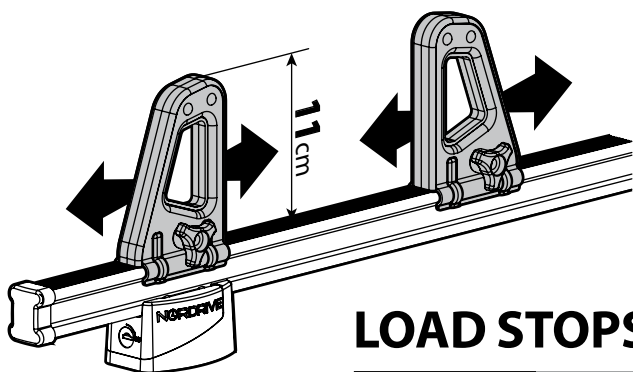

LOAD STOPS

N11001 K-1

LOAD STOPS

N11002 K-2

SPOILER

N11053	K-9	L = 95 cm
N11054	K-11	L = 110 cm

OPTIONALS PER / FOR / FÜR:

Kargo-Plus series