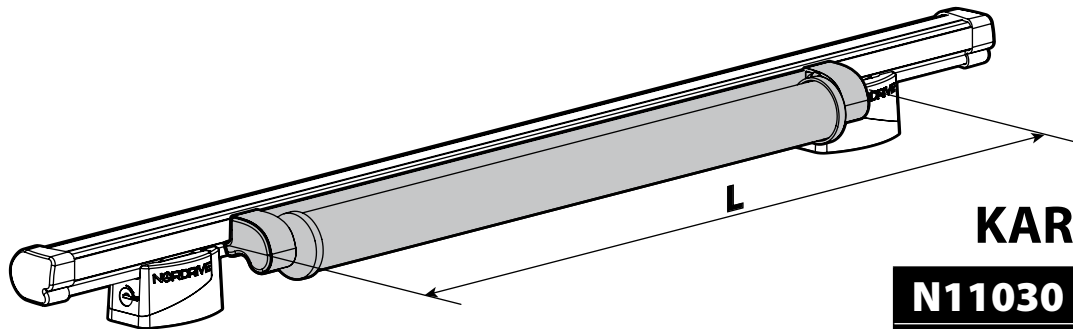

OPTIONALS PER / FOR / FÜR:

Kargo-Plus series

Alluminio / Aluminium

KARGO ROLLER

N11030	KP-0	L = 64 cm
N11034	KP-7	L = 96 cm