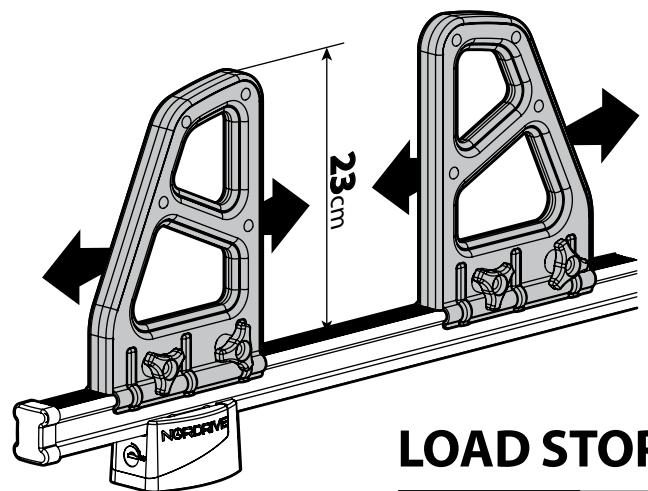

LOAD STOPS

N11001 K-1

LOAD STOPS

N11002 K-2

SPOILER

N11053	K-9	L = 95 cm
N11054	K-11	L = 110 cm

OPTIONALS PER / FOR / FÜR:

Kargo-Plus series