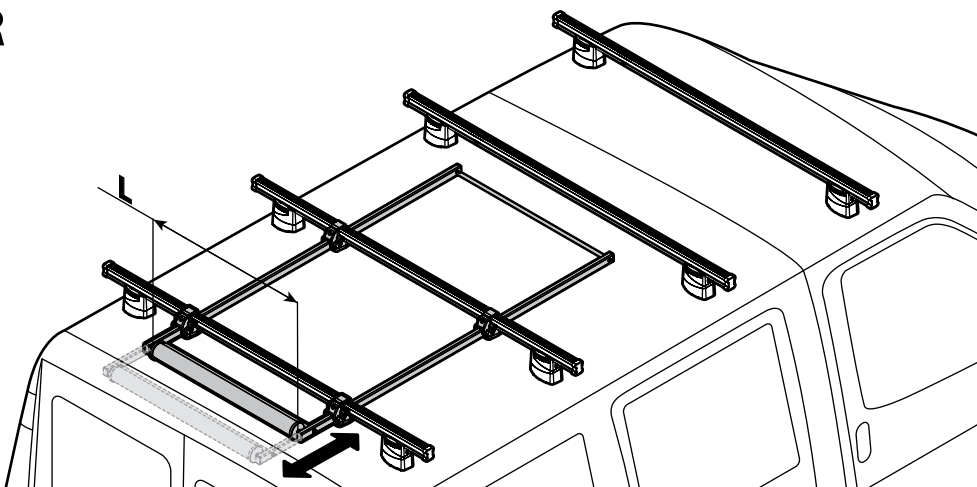

KARGO-TUBE

N11050	T200	L = 205 cm
N11051	T300	L = 305 cm
N11052	T400	L = 405 cm

LADDER HOLDER STRAPS

N11065 U-5

LADDER STEP ADAPTER

N11067 U-6

EXTENSION ROLLER

N11020	U-0	L = 64 cm
N11021	U-7	L = 96 cm