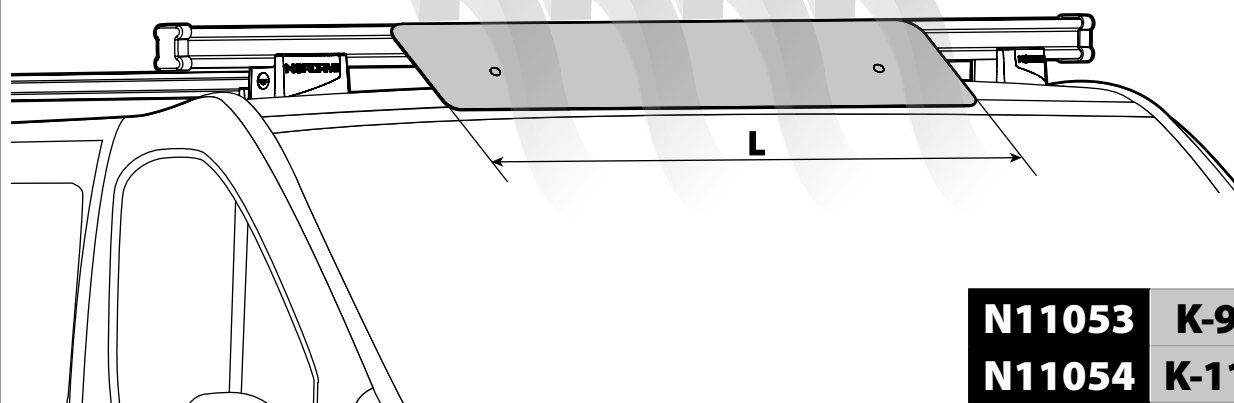

LOAD STOPS

N11001 K-1

LOAD STOPS

N11002 K-2

SPOILER

N11053	K-9	L = 95 cm
N11054	K-11	L = 110 cm

OPTIONALS PER / FOR / FÜR:

Kargo-Plus series