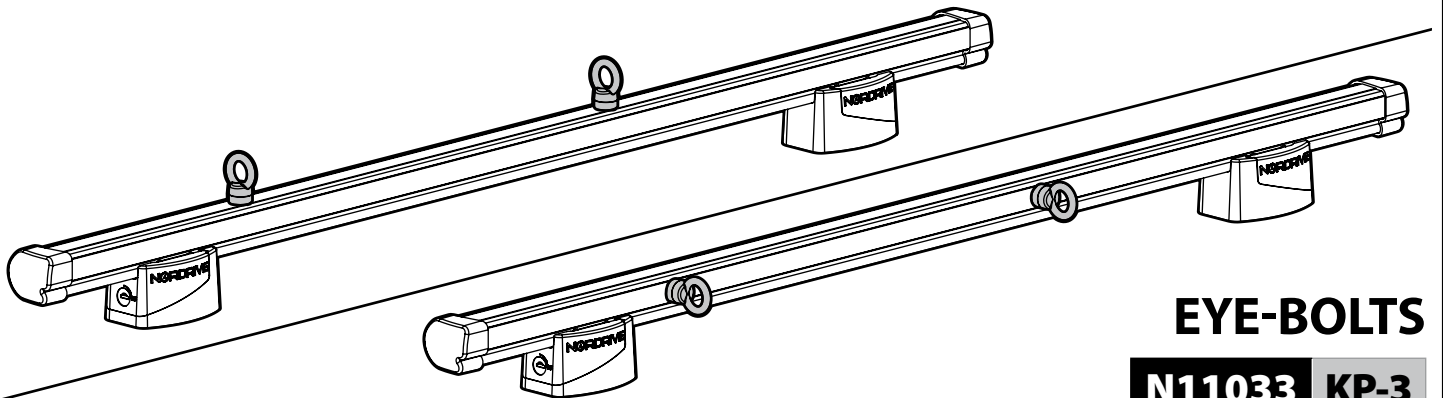

Alluminio / Aluminium

KARGO ROLLER

N11030	KP-0	L = 64 cm
N11034	KP-7	L = 96 cm

LOAD STOPS

N11031 KP-1

LOAD STOPS

N11036 KP-4

EYE-BOLTS