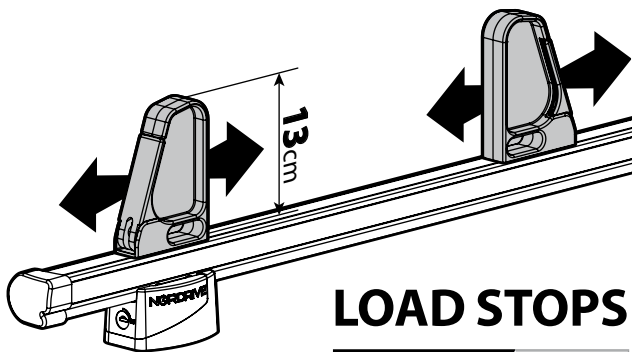

LOAD STOPS

N11031 KP-1