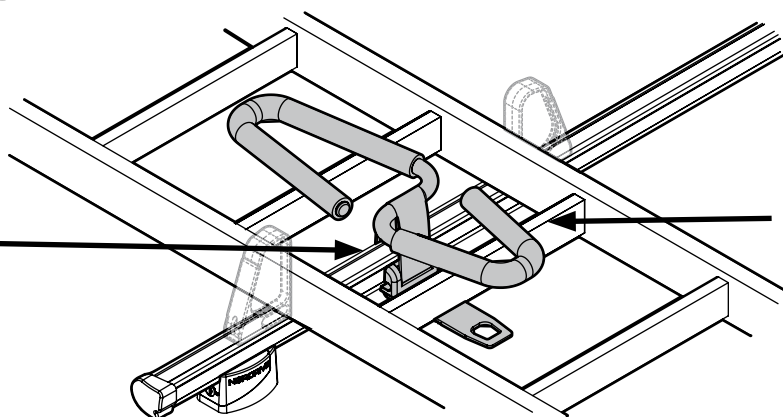

KARGO-TUBE

N11050	T200	L = 205 cm
N11051	T300	L = 305 cm
N11052	T400	L = 405 cm

LADDER HOLDER STRAPS

N11065 U-5

LADDER STEP ADAPTER

N11067 U-6

EXTENSION ROLLER

N11020	U-0	L = 64 cm
N11021	U-7	L = 96 cm