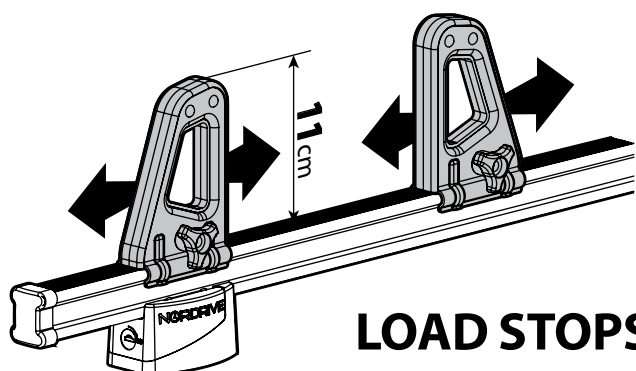

LOAD STOPS

N11001 K-1

LOAD STOPS

N11002 K-2

SPOILER

N11053	K-9	L = 95 cm
N11054	K-11	L = 110 cm

OPTIONALS PER / FOR / FÜR:

Kargo-Plus series