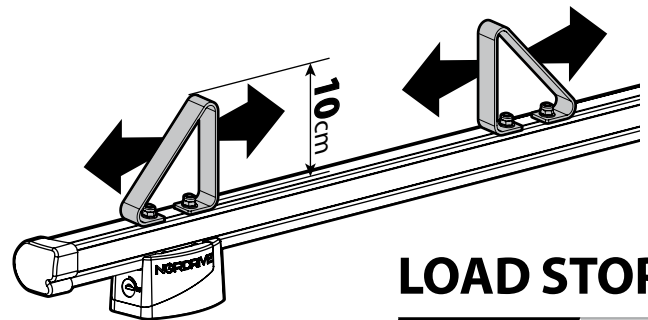

Alluminio / Aluminium

KARGO ROLLER

N11030	KP-0	L = 64 cm
N11034	KP-7	L = 96 cm

LOAD STOPS

N11031 KP-1

LOAD STOPS

N11036 KP-4

EYE-BOLTS