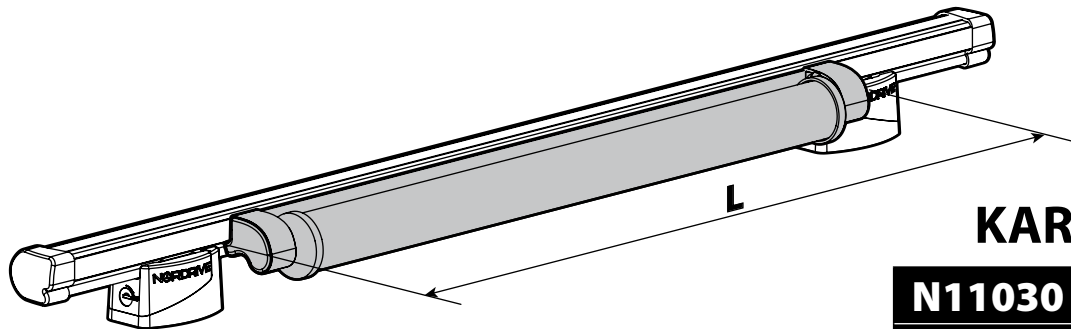

OPTIONALS PER / FOR / FÜR:

Kargo-Plus series

Alluminio / Aluminium

KARGO ROLLER

N11030	KP-0	L = 64 cm
N11034	KP-7	L = 96 cm