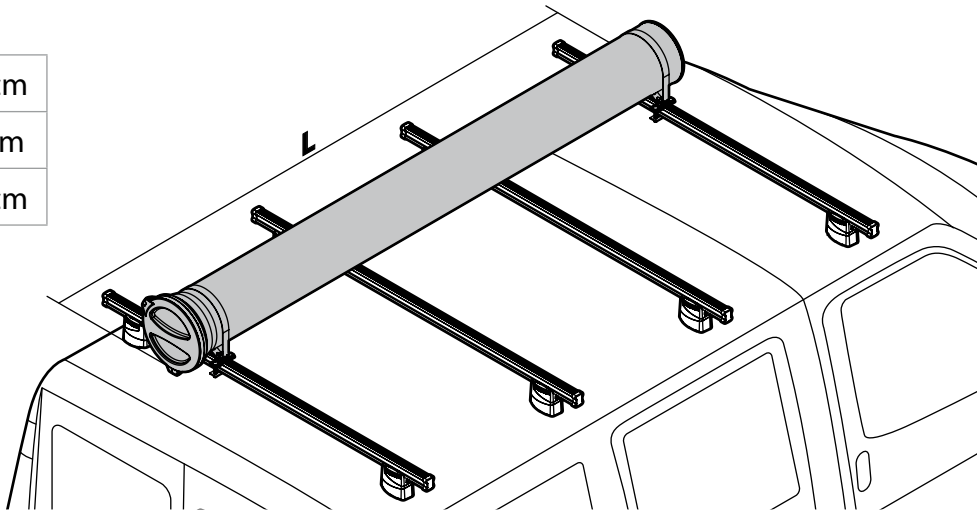

KARGO-TUBE

N11050	T200	L = 205 cm
N11051	T300	L = 305 cm
N11052	T400	L = 405 cm

LADDER HOLDER STRAPS

N11065 U-5

LADDER STEP ADAPTER

N11067 U-6

EXTENSION ROLLER

N11020	U-0	L = 64 cm
N11021	U-7	L = 96 cm