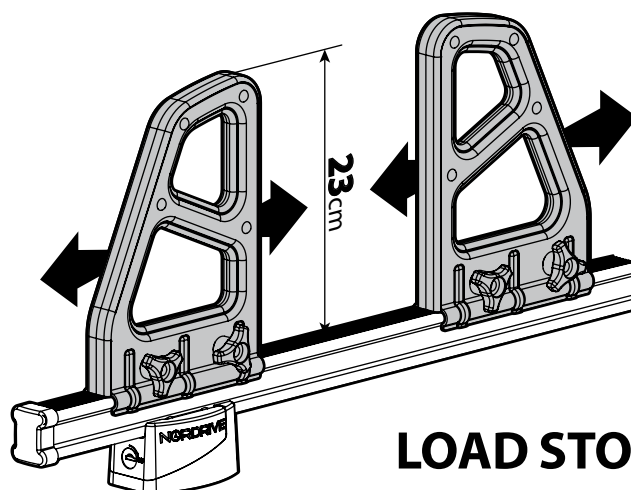

LOAD STOPS

N11001 K-1

LOAD STOPS

N11002 K-2

SPOILER

N11053	K-9	L = 95 cm
N11054	K-11	L = 110 cm

OPTIONALS PER / FOR / FÜR:

Kargo-Plus series