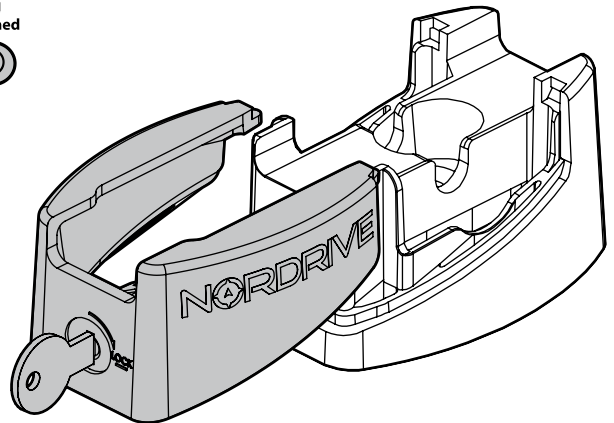

NORDDRIVE®

TRANSPORT SOLUTIONS

Art. **N30333**