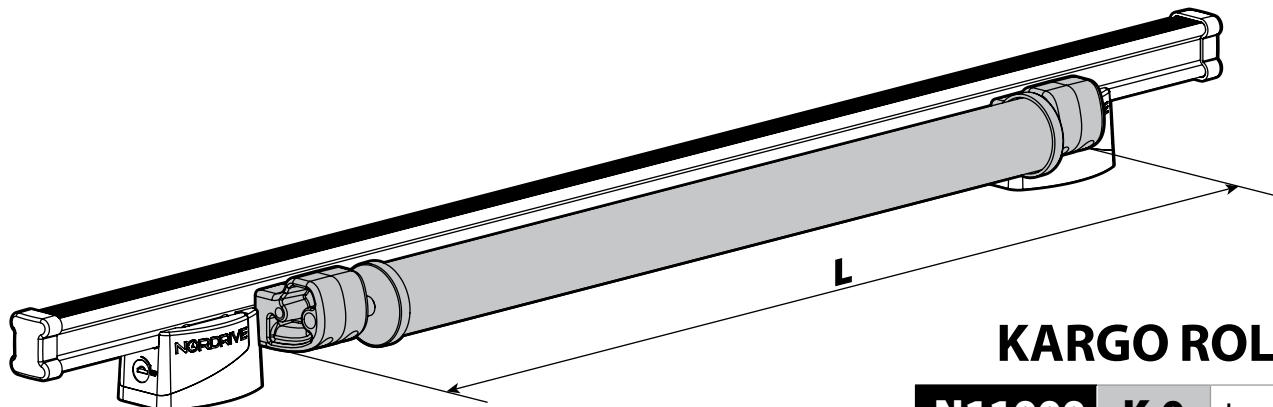

Kargo series

Acciaio / Steel

KARGO ROLLER

N11000	K-0	L = 64 cm
N11003	K-7	L = 96 cm