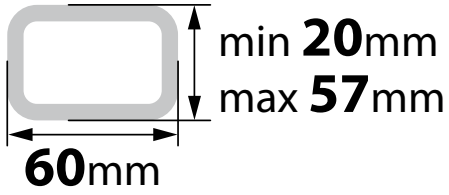

x4

60
mm

81FE6060

C

Barre standard
Standard bars
Barres standard

NORDDRIVE[®]
TRANSPORT SOLUTIONS

is a registered trademark of

LAMPA S.p.A.